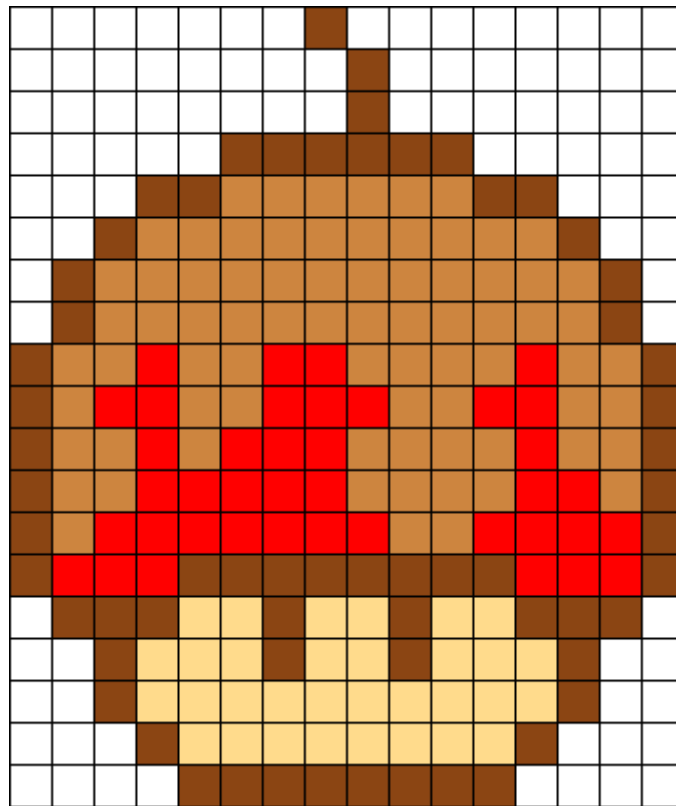

Toffee Apple Mushroom Kandi Pattern

Created by: tashar_h

16 columns wide x 19 rows tall

76	63	40	32
----	----	----	----