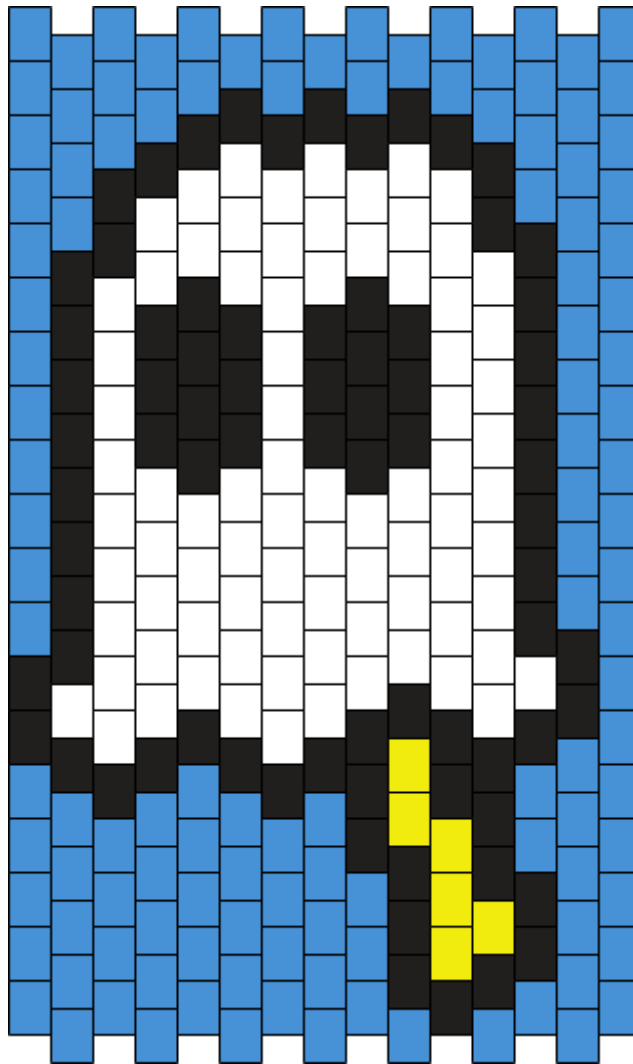

Woodstock Ghost (Multi) Kandi Pattern

Created by: maninthebook

15 columns wide x 19 rows tall

120	76	83	6
-----	----	----	---