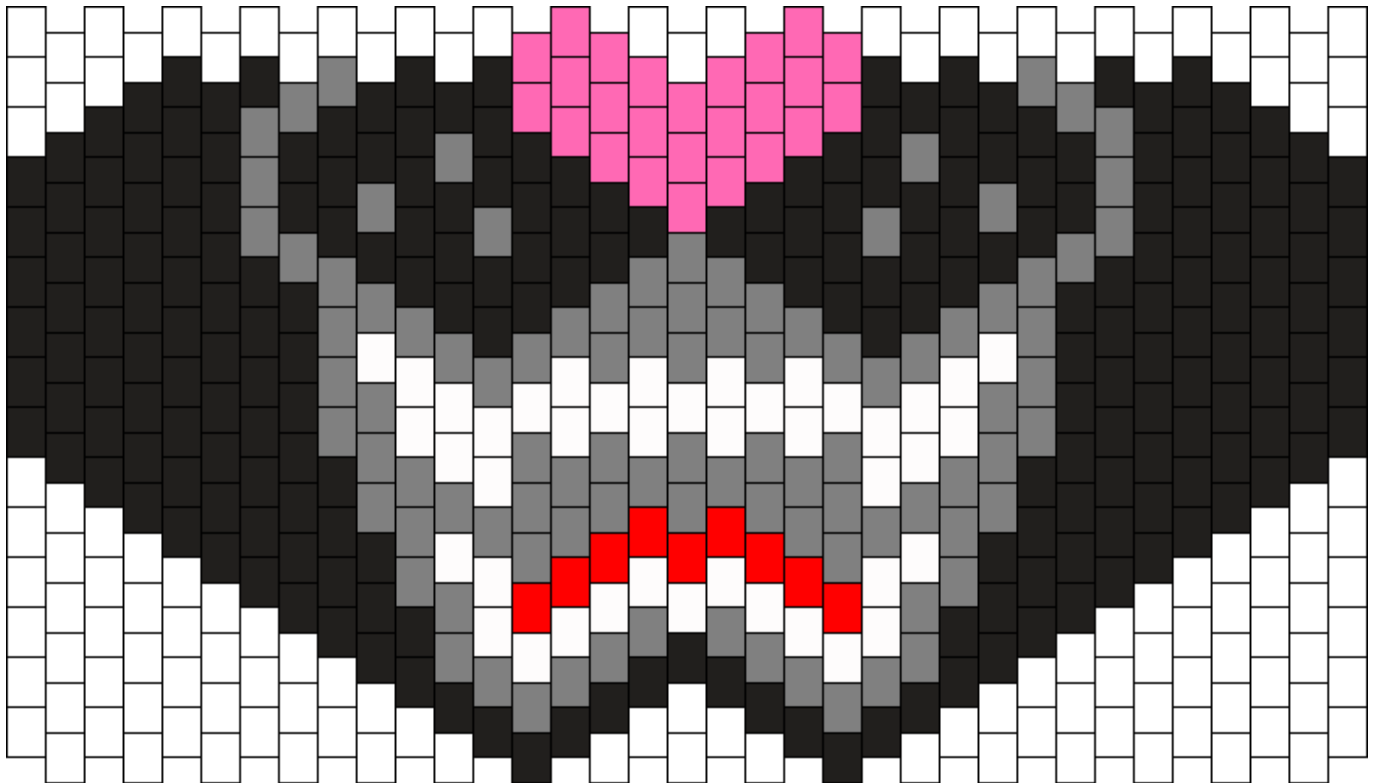

Black Cat Panther Mask Kandi Pattern

Created by: MollyMoo

35 columns wide x 15 rows tall

25	225	97	42	9
----	-----	----	----	---