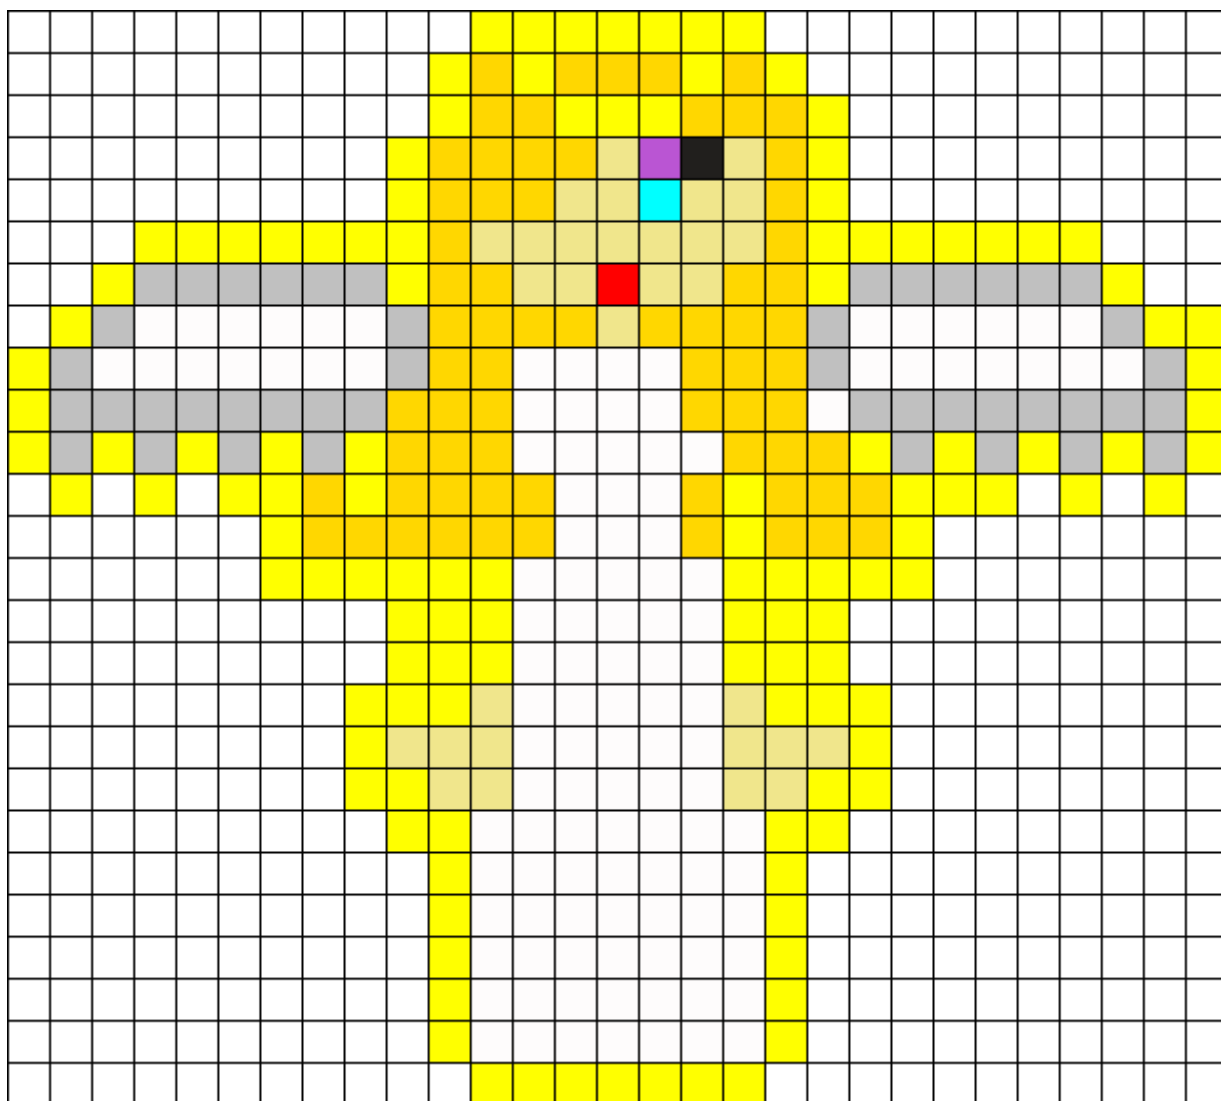

Cristmas Angel Kandi Pattern

Created by: Smollbean

29 columns wide x 26 rows tall

125	118	69	44	30	1	1	1	1
-----	-----	----	----	----	---	---	---	---