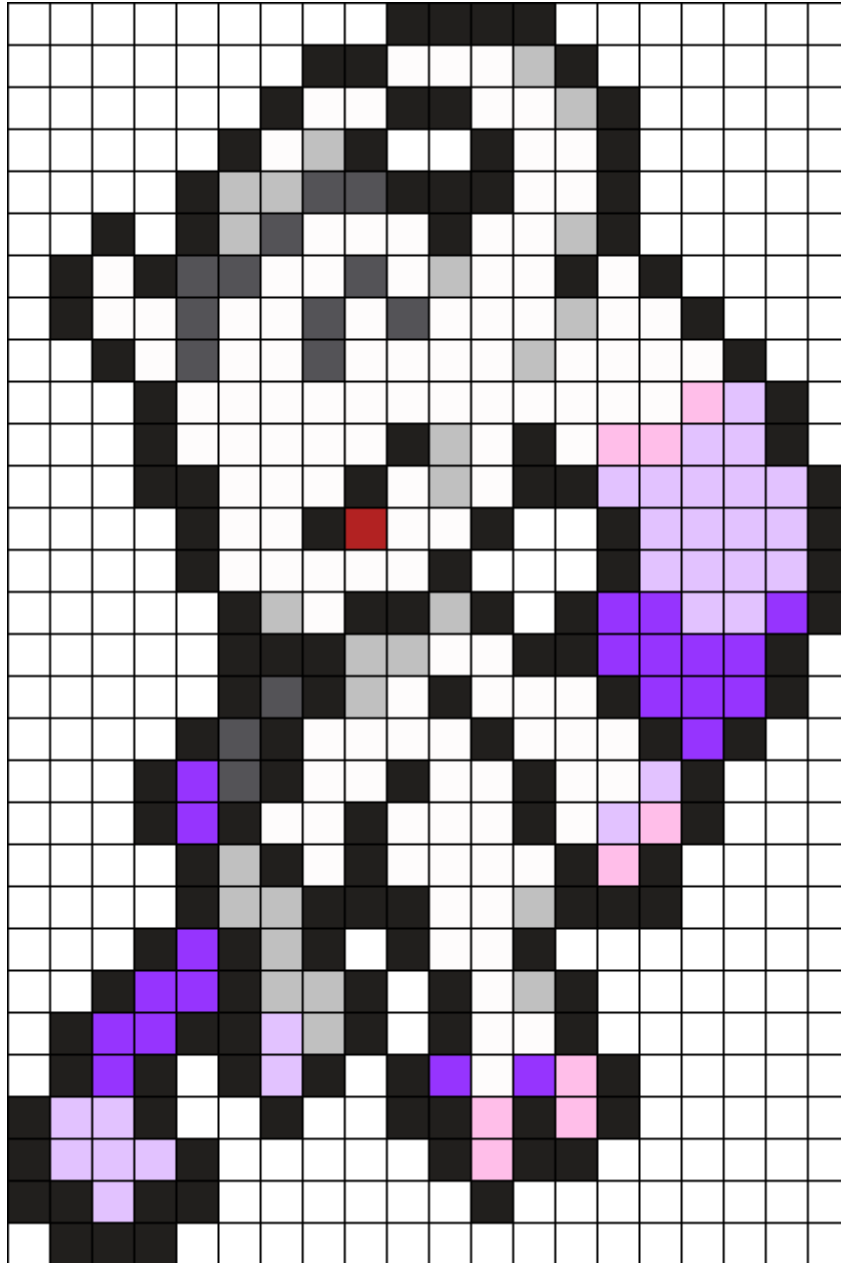

Mega Mewtwo Y Pokemon Bead Pattern

Kandi Pattern

Created by: ceciix3

20 columns wide x 30 rows tall

139	117	28	26	21	14	9	1
-----	-----	----	----	----	----	---	---