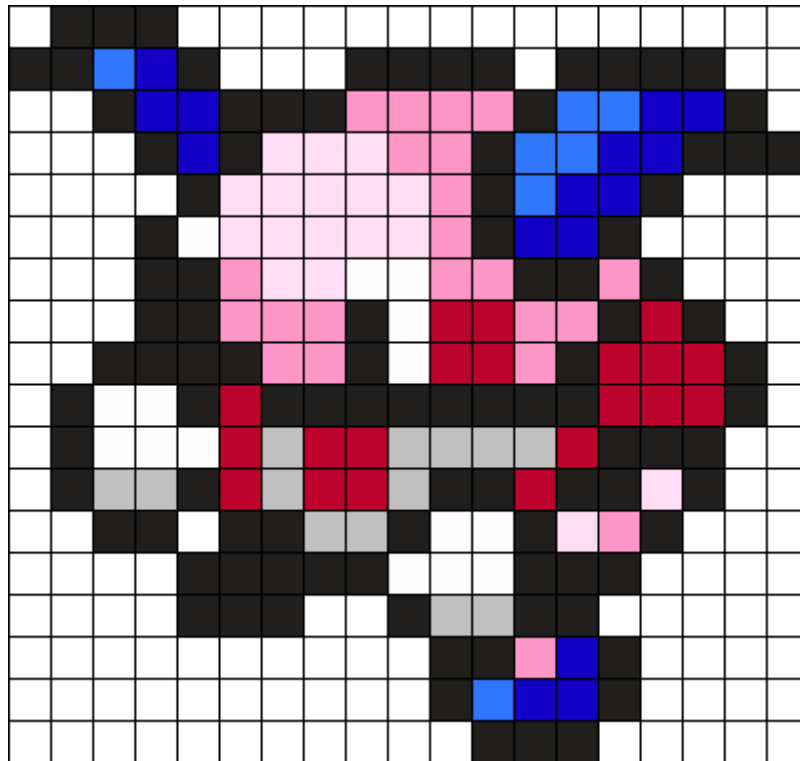

Mr Mime Pokemon Bead Pattern Kandi

Created by: ceciix3

19 columns wide x 18 rows tall

100	22	20	17	15	15	13	7
-----	----	----	----	----	----	----	---