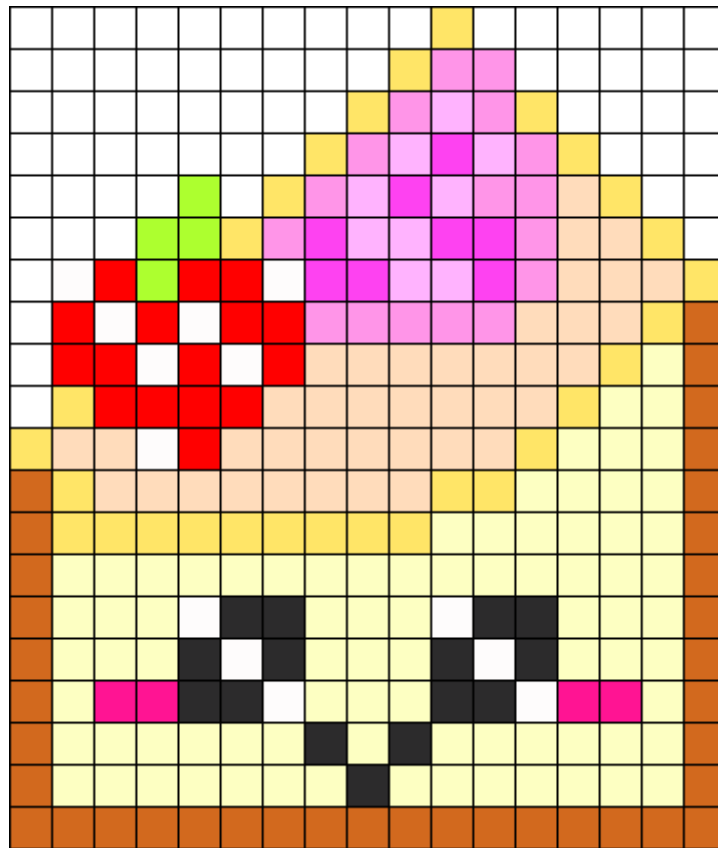

Cute Kawaii Cheesecake Kandi Pattern

Created by: ariana12

17 columns wide x 20 rows tall

81	40	37	29	17	16	15	13	9	8	4	4
----	----	----	----	----	----	----	----	---	---	---	---