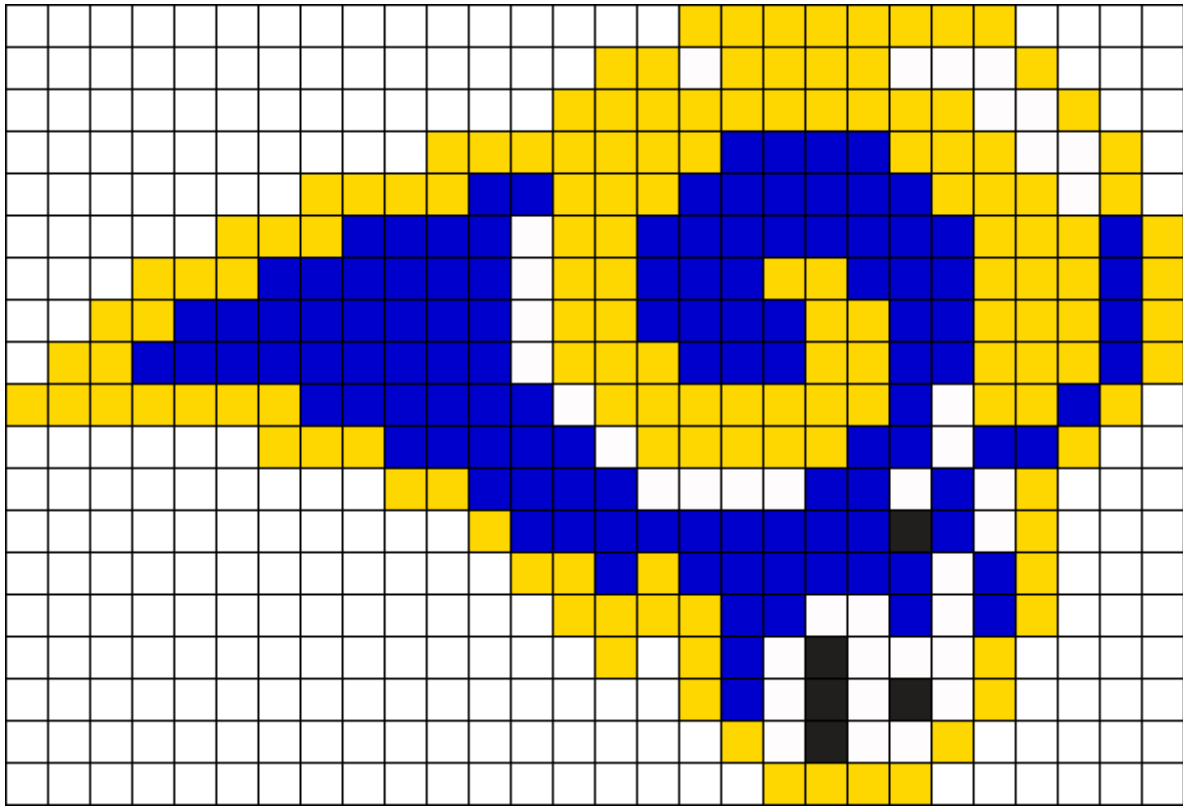

STL Rams Kandi Pattern

Created by: kknight427

28 columns wide x 19 rows tall

140	116	38	5
-----	-----	----	---