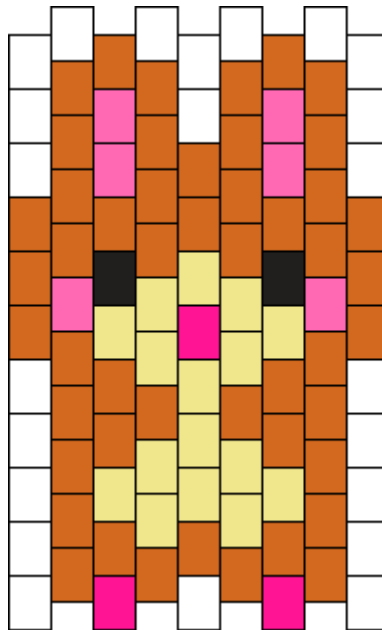

# Ham Kandi Pattern

Created by: KelseyKolorful

9 columns wide x 11 rows tall

|    |   |   |    |   |
|----|---|---|----|---|
| 49 | 6 | 2 | 16 | 3 |
|----|---|---|----|---|