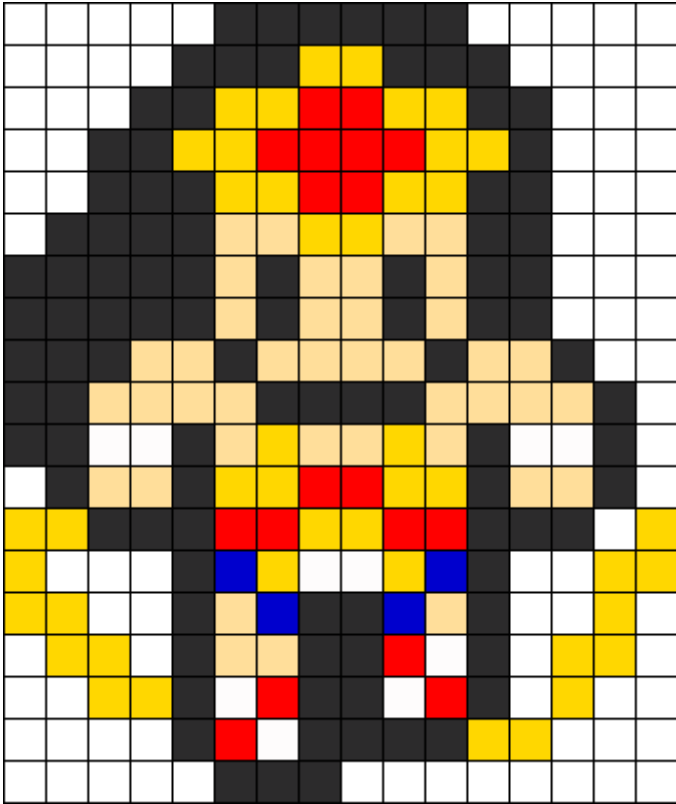

# Wonder Woman Kandi Pattern

Created by: lxvantess

16 columns wide x 19 rows tall

98	44	40	18	10	4
----	----	----	----	----	---