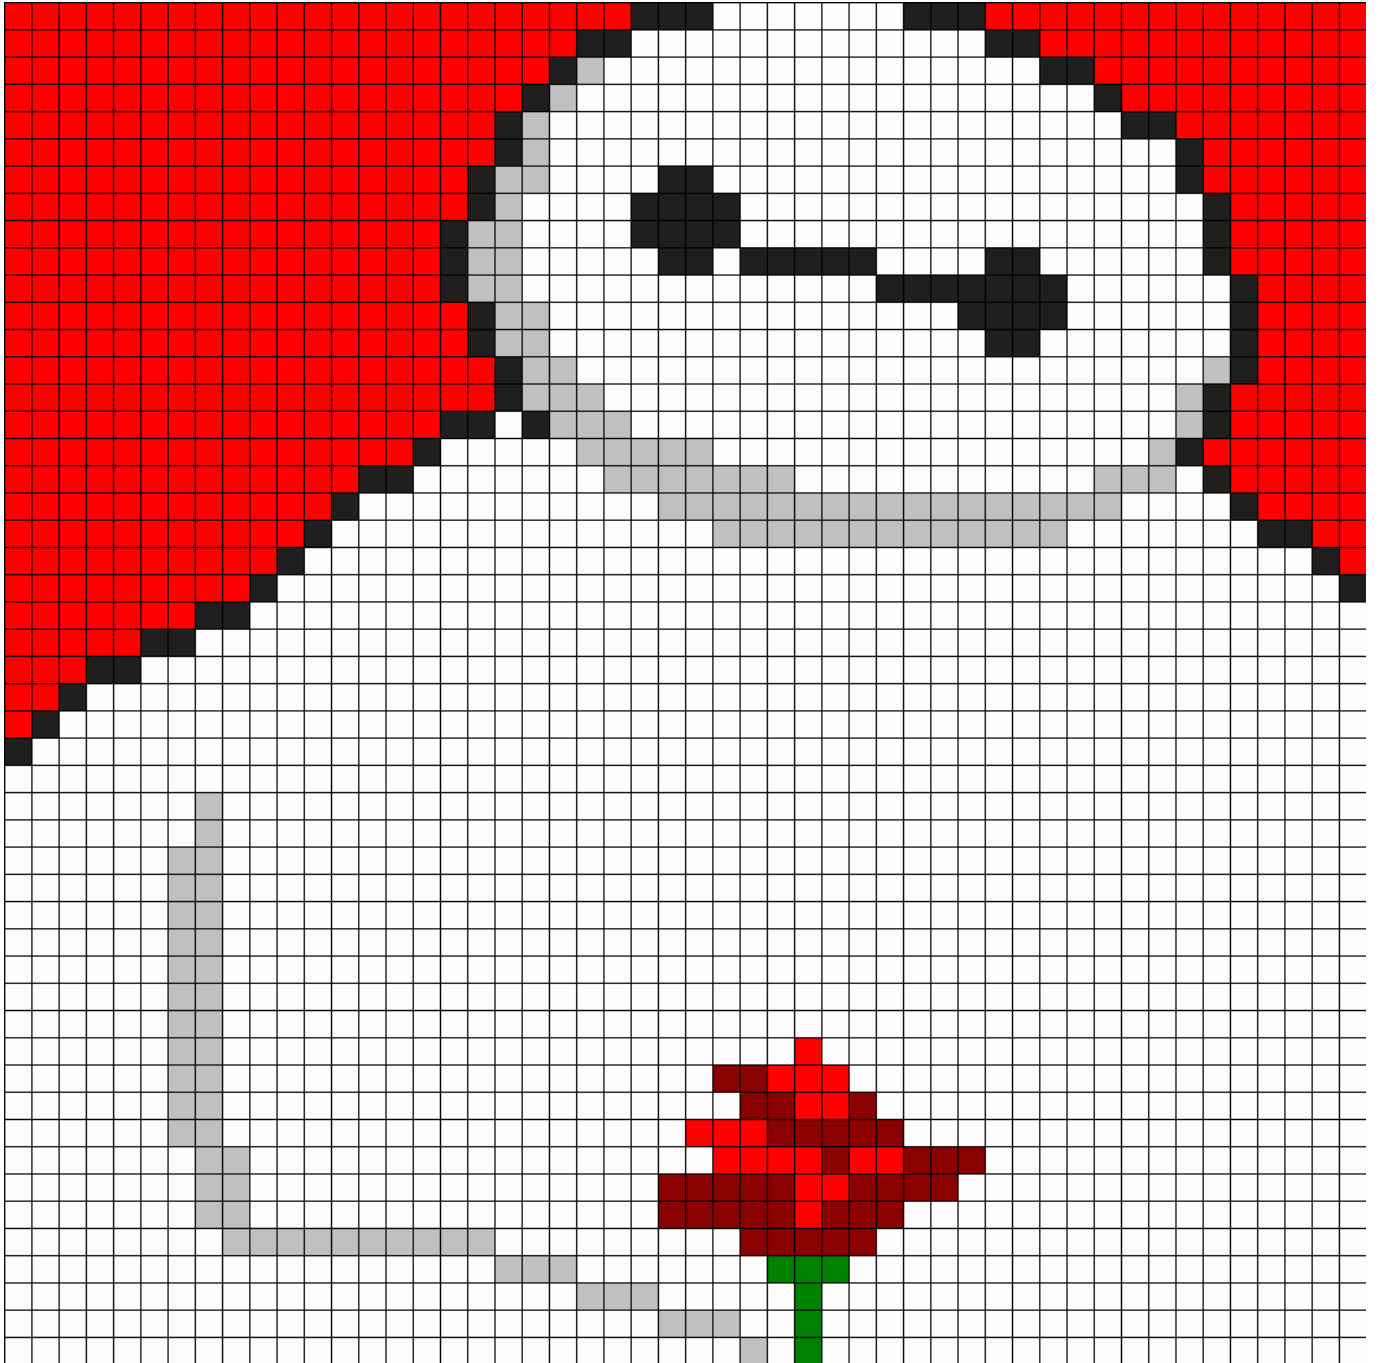

Baymax From Big Hero 6 Square Kandi Pattern

Created by: maninthebook

50 columns wide x 50 rows tall

97	124	36	516	6	1721
----	-----	----	-----	---	------