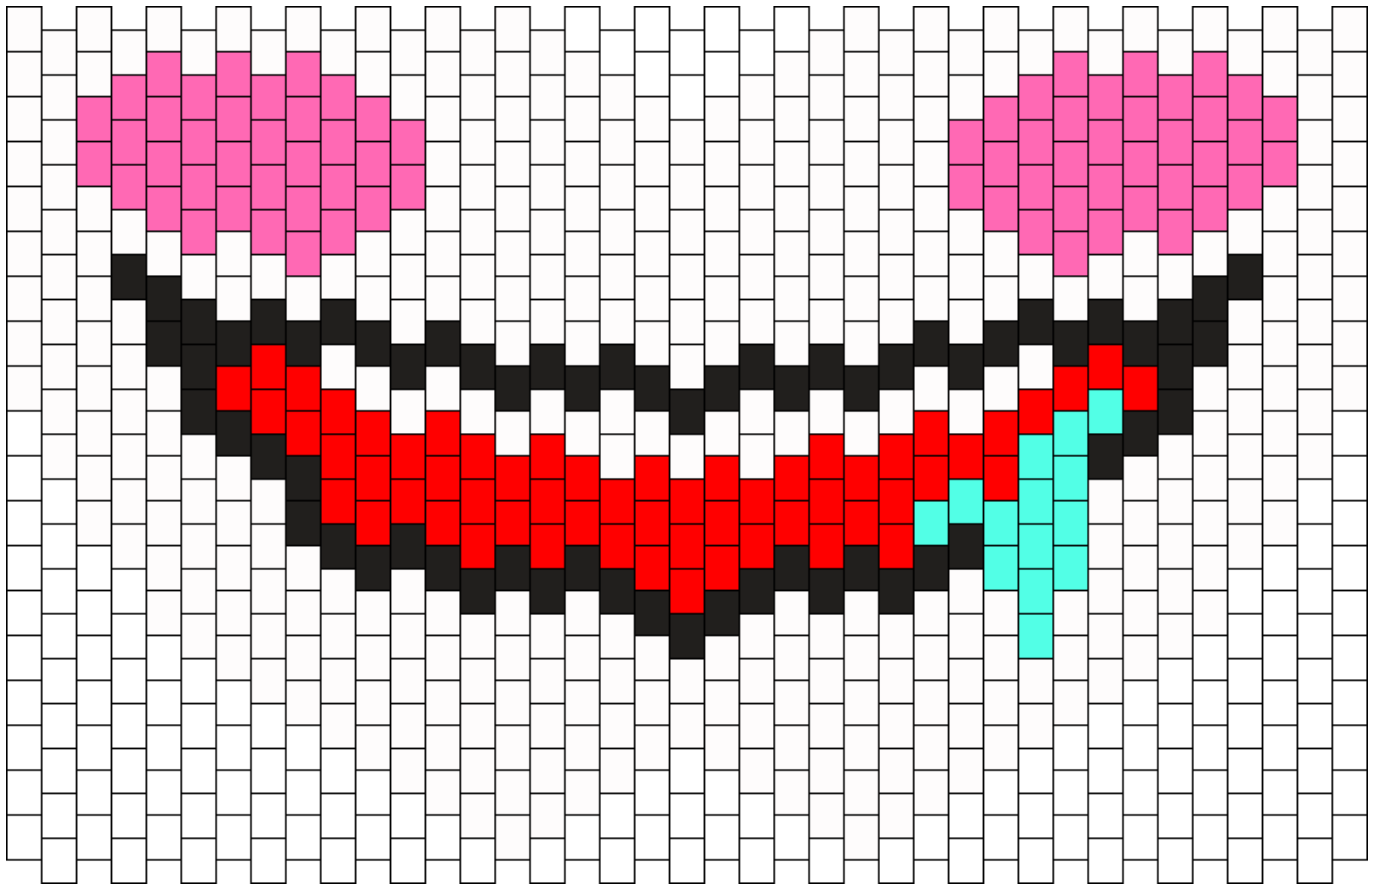

Drooling Kandi Mask Kandi Pattern

Created by: KirasaurusRex

39 columns wide x 19 rows tall

384

70

64

58

14