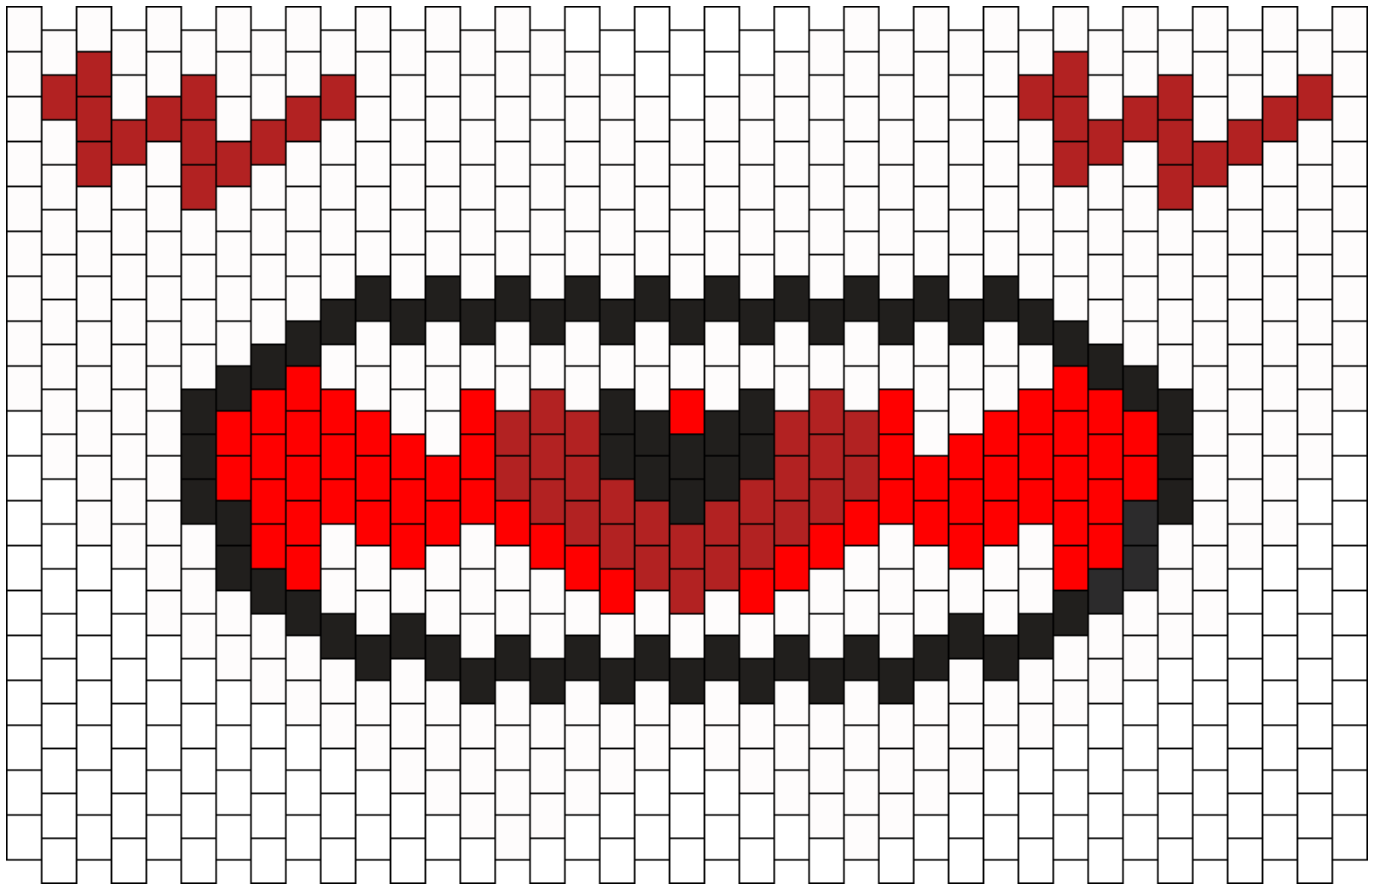

Angry Kandi Mask Kandi Pattern

Created by: KirasaurusRex

39 columns wide x 19 rows tall

407

52

69

59

3