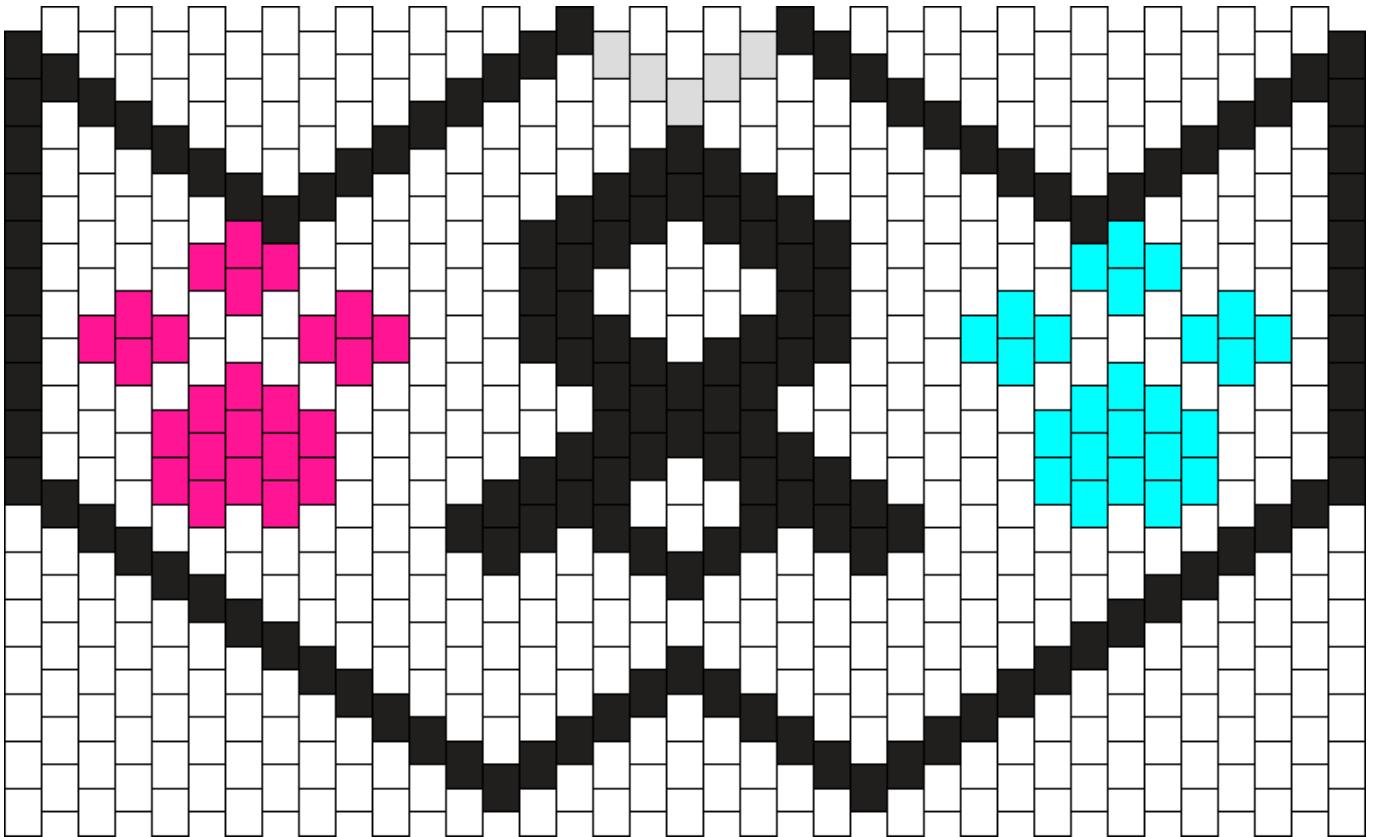

# Paw Cheeks 1 Test Kandi Pattern

Created by: Cori92

37 columns wide x 17 rows tall

144	5	258	25	25
-----	---	-----	----	----