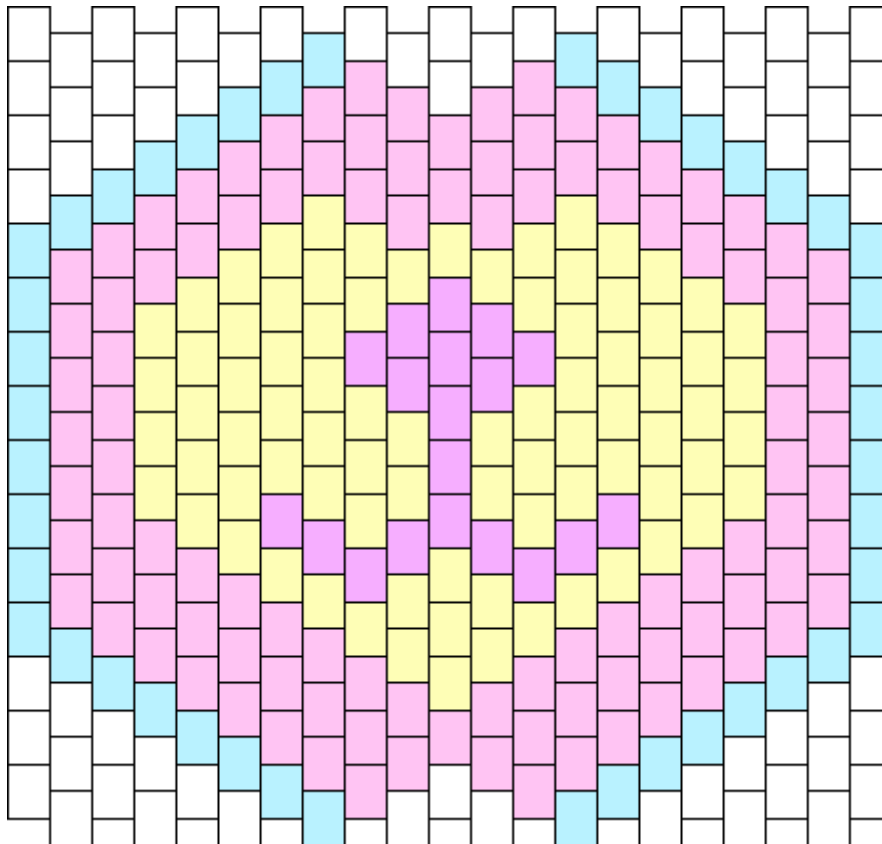

Kawaii Pastel Bear Mask Kandi Pattern

Created by: Raiichuu

21 columns wide x 15 rows tall

105	82	44	19
-----	----	----	----