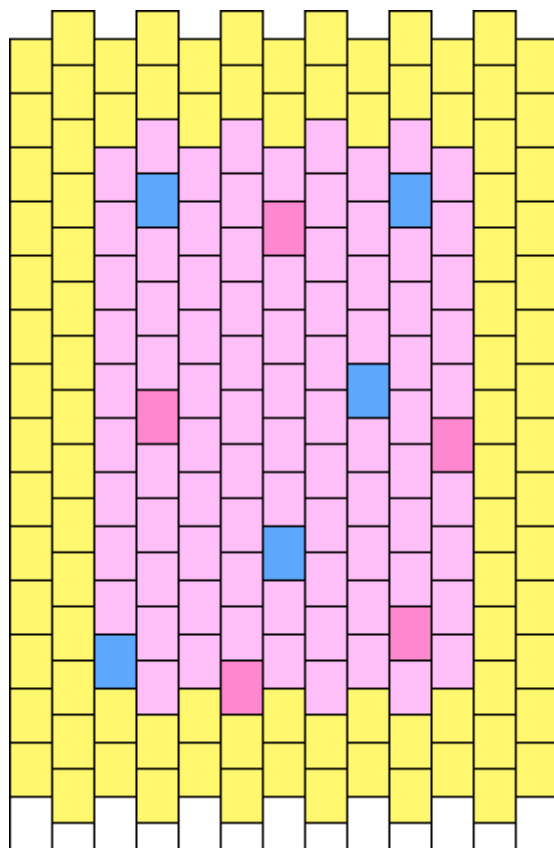

Strawberry Poptart Peyote Kandi Pattern

Created by: turtlewurtle

13 columns wide x 15 rows tall

94	84	5	5
----	----	---	---