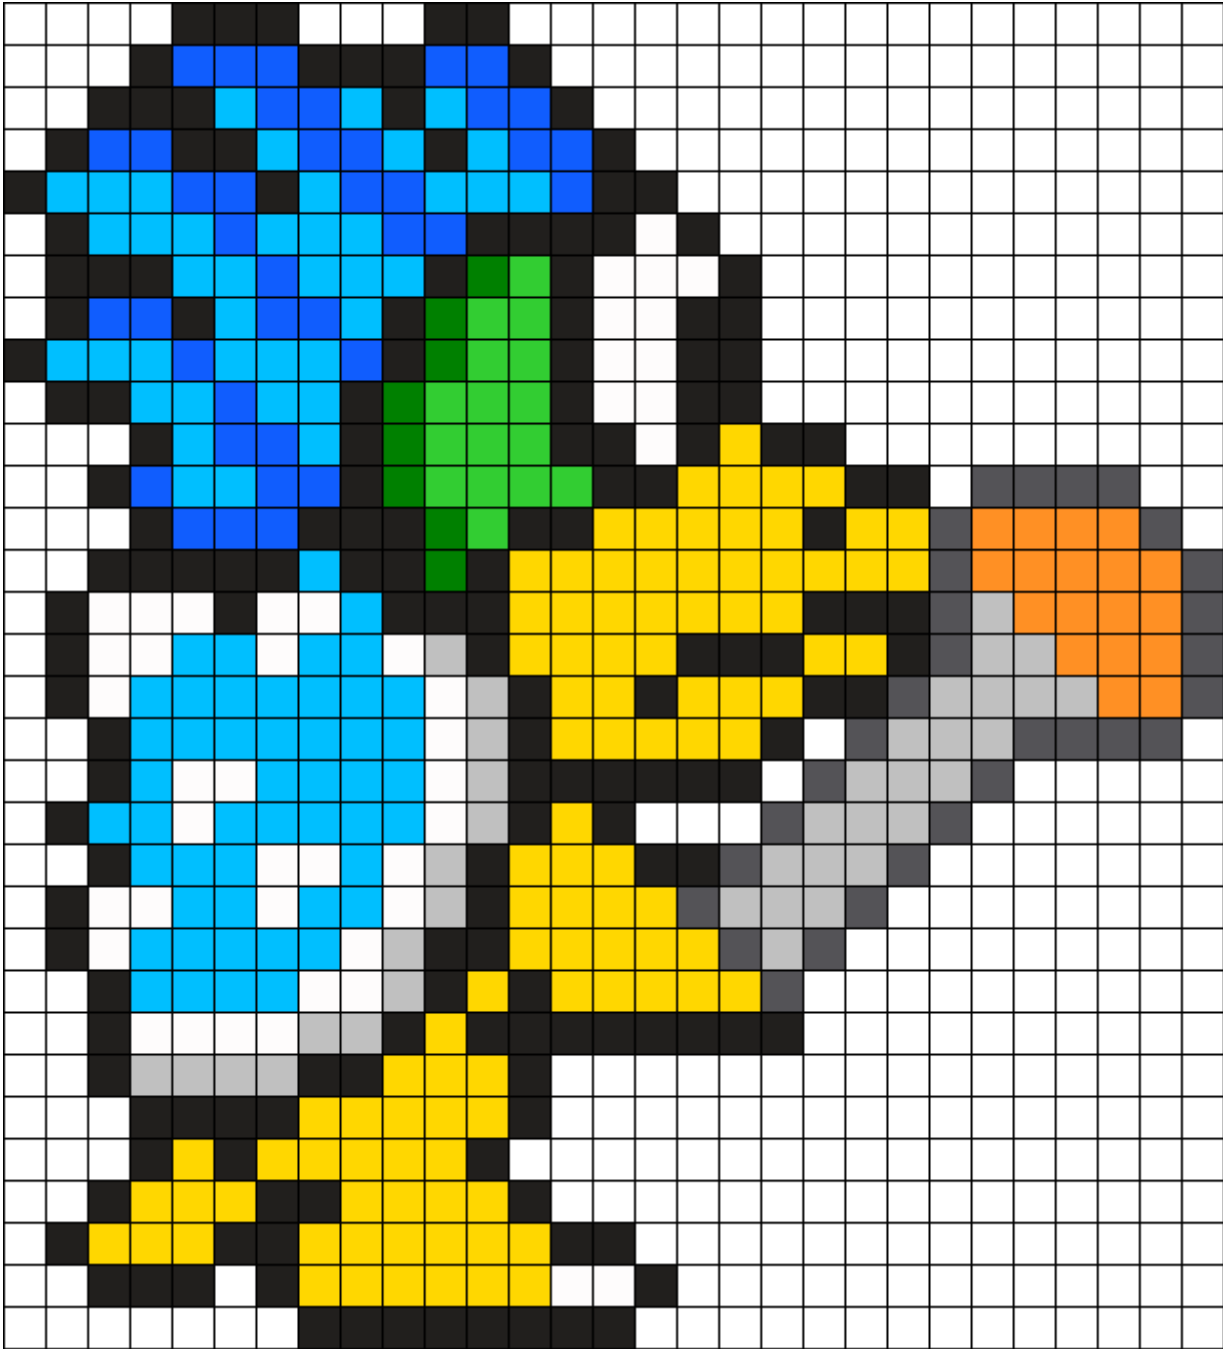

# Larry Koopa Perler Kandi Pattern

Created by: clevelandflowshop

29 columns wide x 32 rows tall

169	101	89	45	39	38	30	18	16	8
-----	-----	----	----	----	----	----	----	----	---