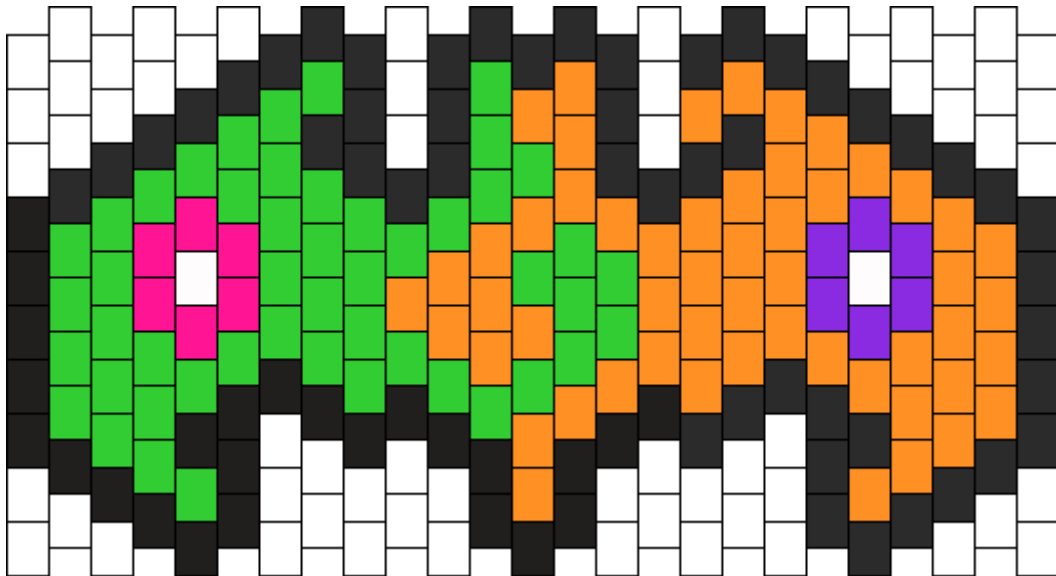

Poison Ivy Twisted Kandi Pattern

Created by: wolf_spirit26

25 columns wide x 10 rows tall

48	49	54	25	6	6	2
----	----	----	----	---	---	---