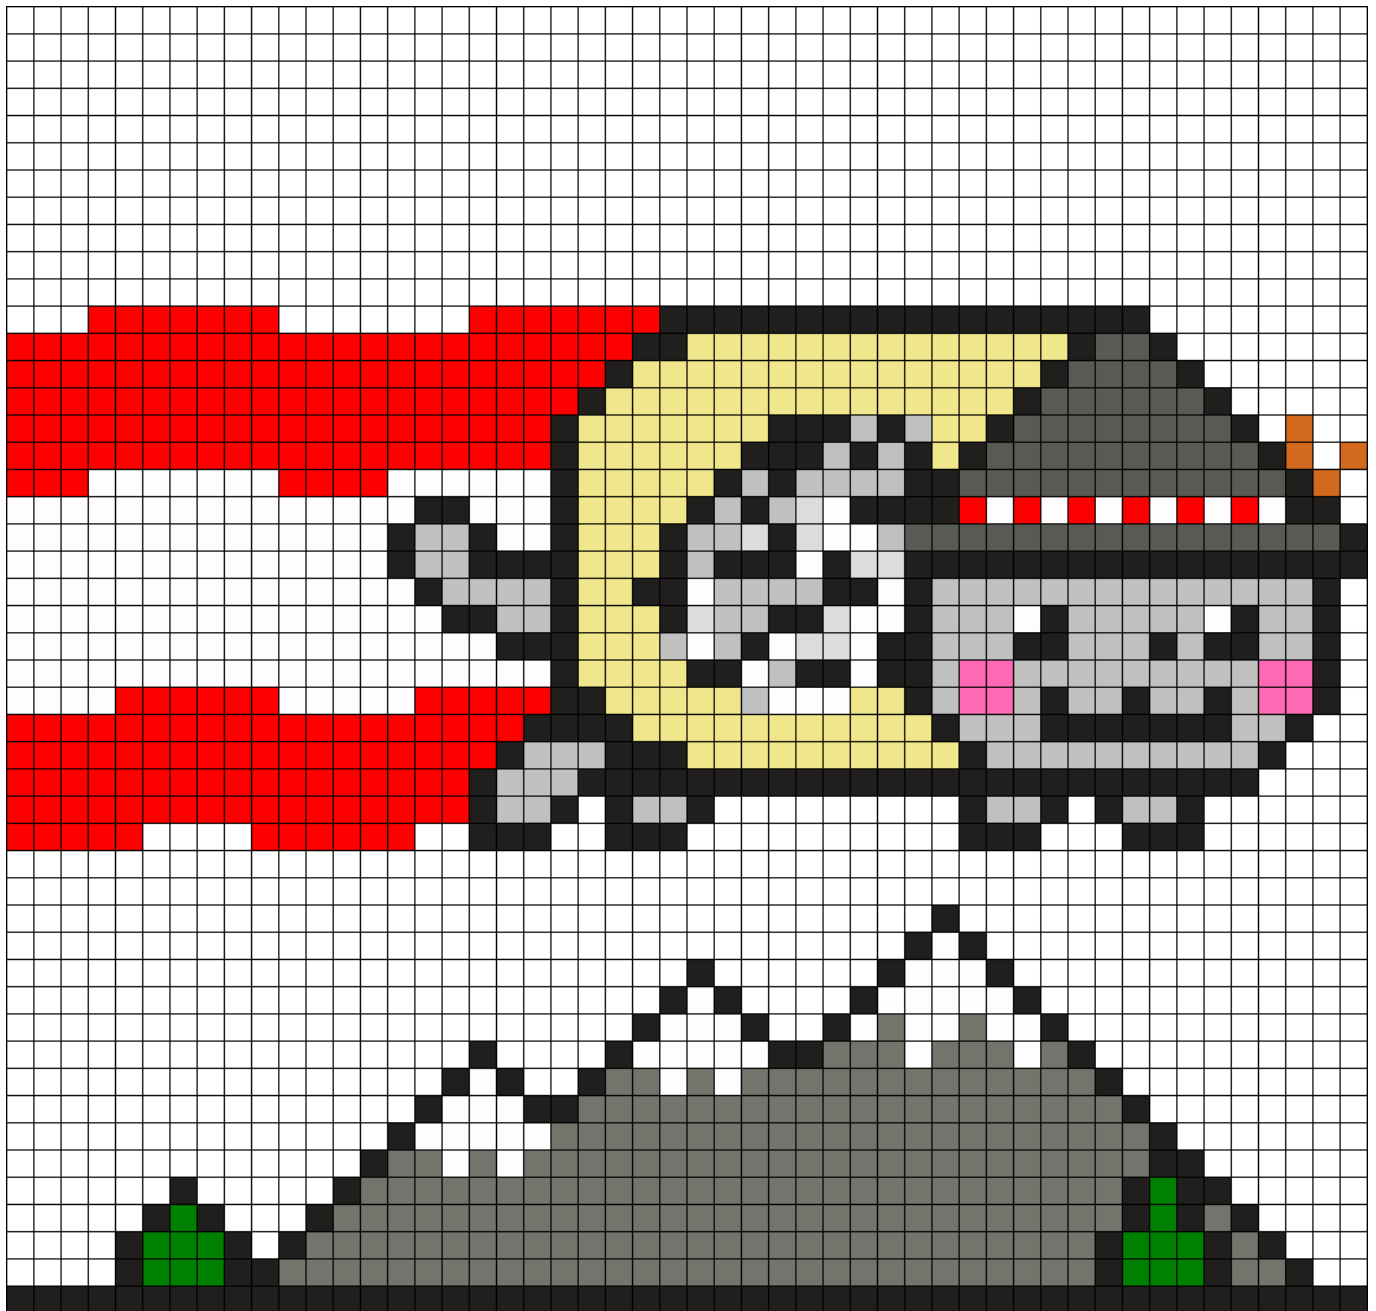

Austria Nyan Cat Kandi Pattern

Created by: Smollbean

50 columns wide x 48 rows tall

308	226	213	201	115	114	58	15	9	8	4
-----	-----	-----	-----	-----	-----	----	----	---	---	---