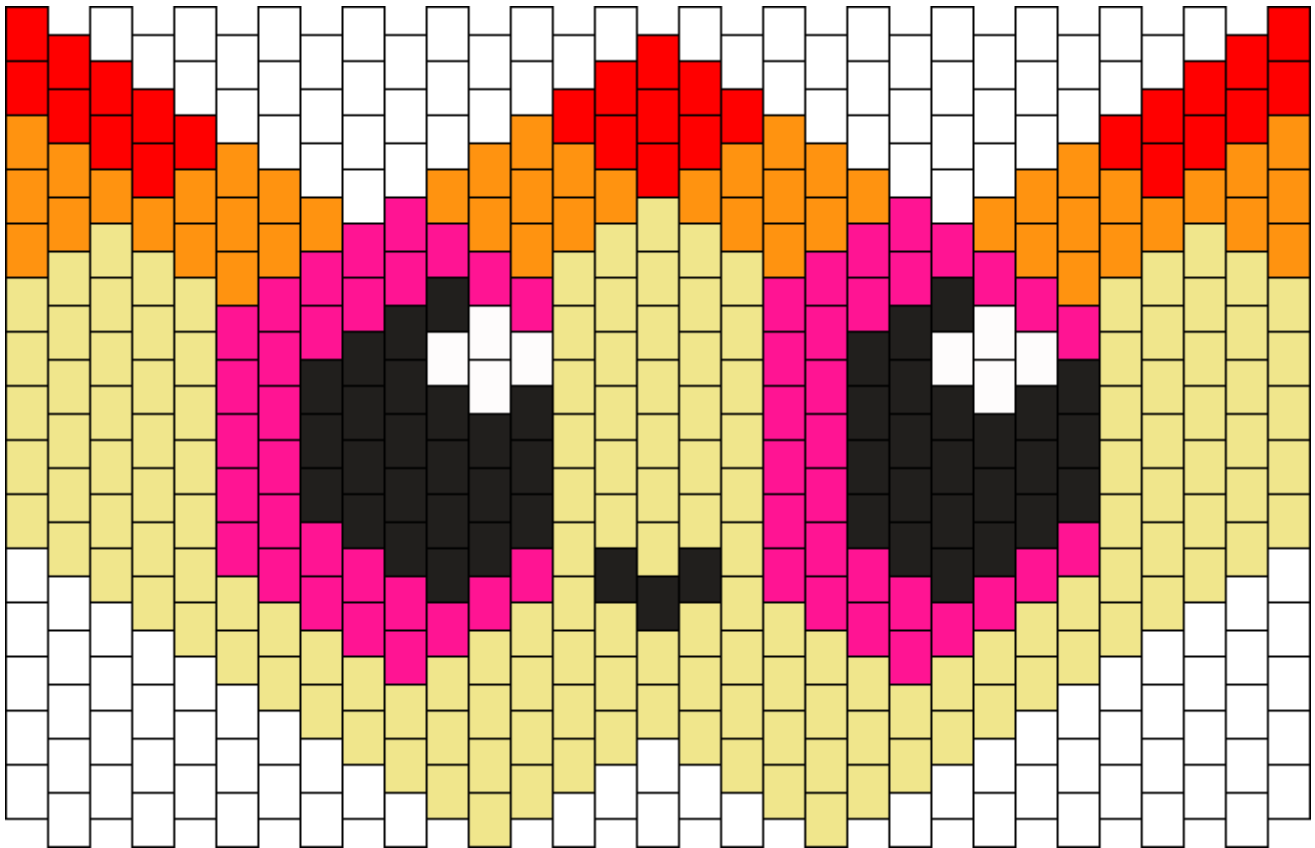

# Blossom Mask Kandi Pattern

Created by: pianochick88

31 columns wide x 15 rows tall

27	48	58	153	49	8
----	----	----	-----	----	---