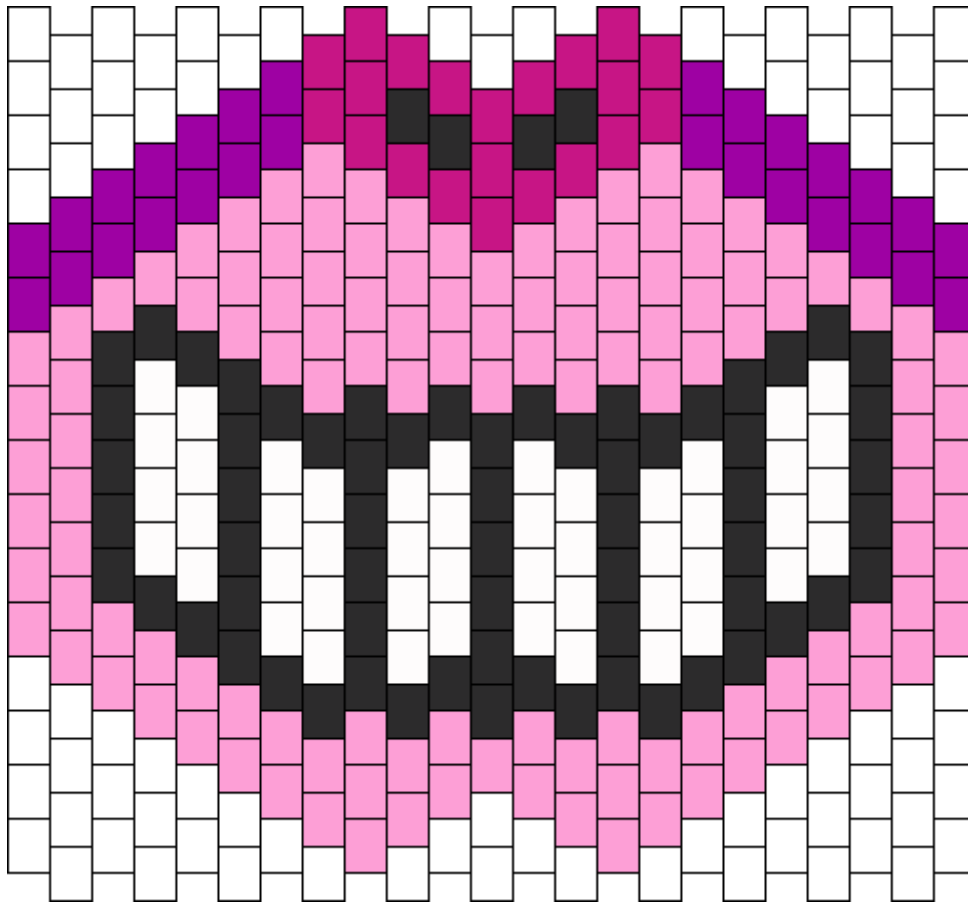

Cheshire Cat Mask Kandi Pattern

Created by: TheChristine

23 columns wide x 16 rows tall

21	28	68	122	48
----	----	----	-----	----