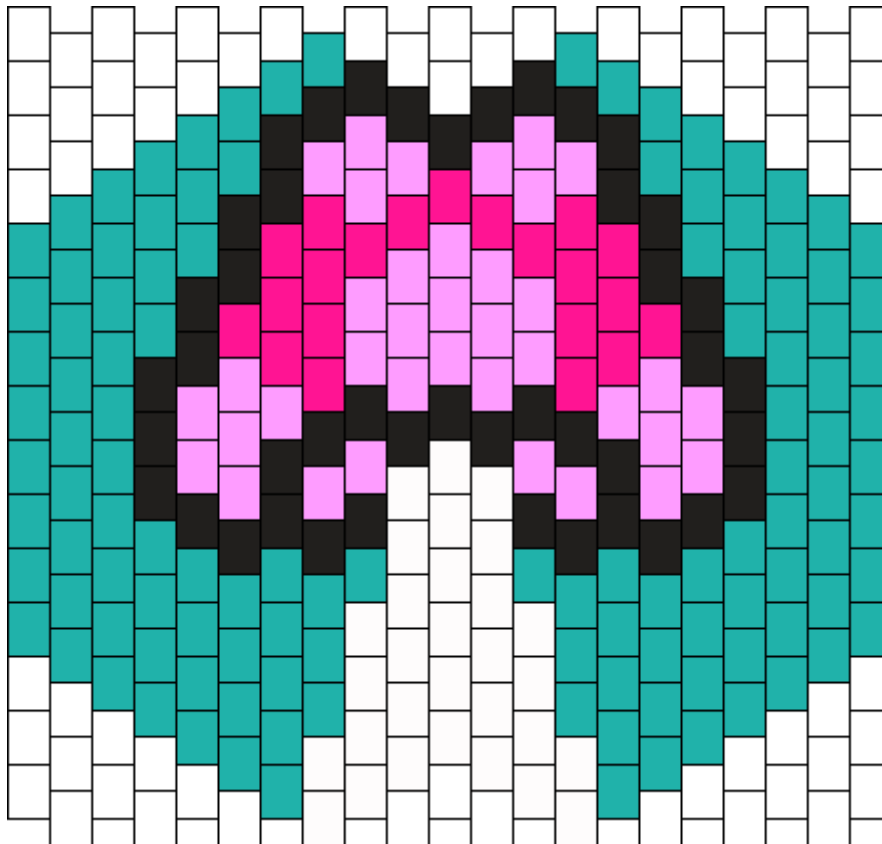

Shroom Mask Kandi Pattern

Created by: paula_hdz27

21 columns wide x 15 rows tall

44	118	30	37	21
----	-----	----	----	----