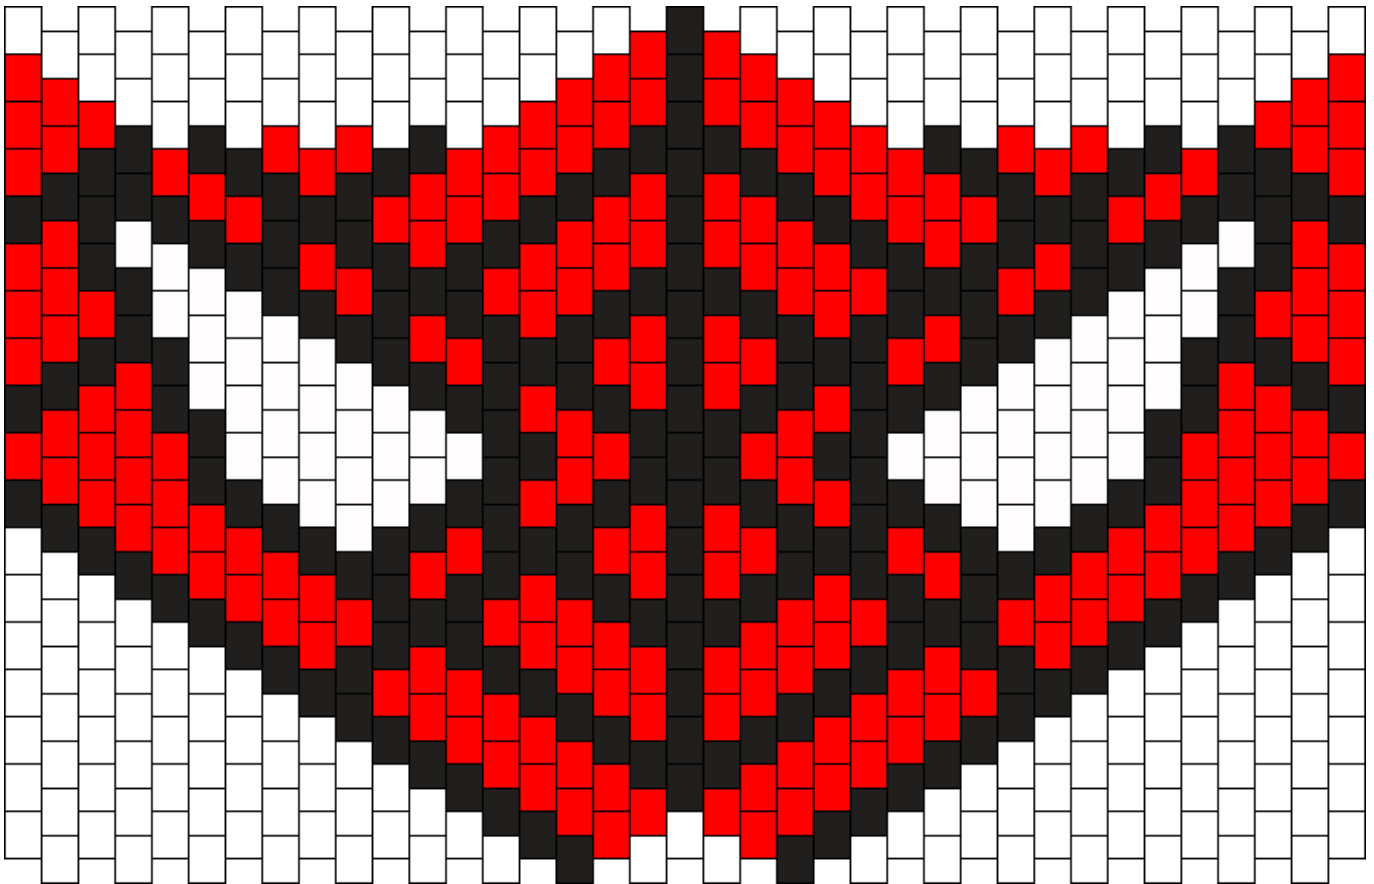

# SpidermanMask Kandi Pattern

Created by: aznjonk

37 columns wide x 18 rows tall

210

215

56