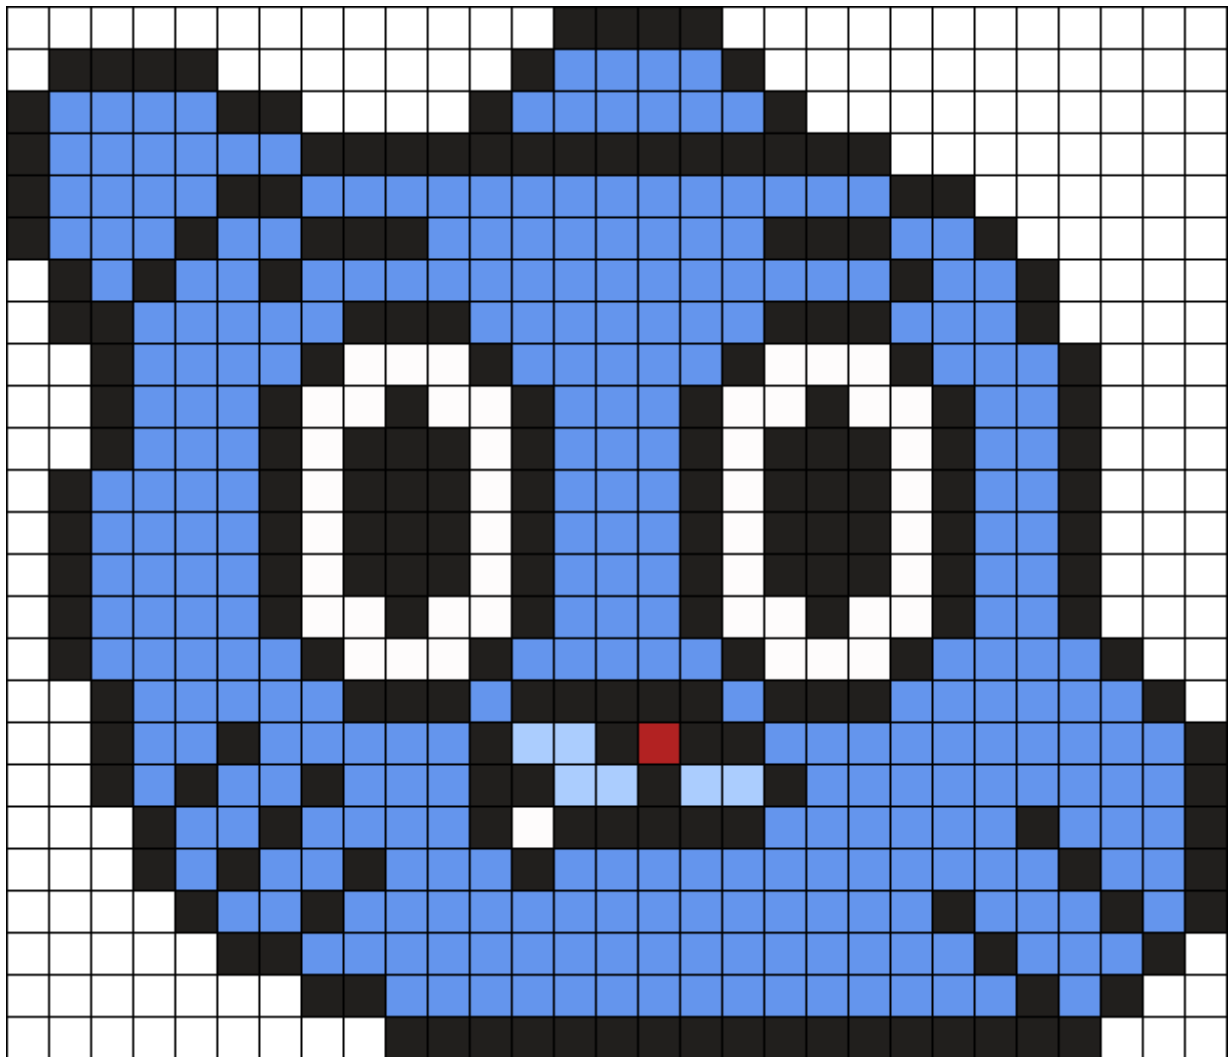

# Gumball Kandi Pattern

Created by: xxpancake

29 columns wide x 25 rows tall

300	208	45	6	1
-----	-----	----	---	---