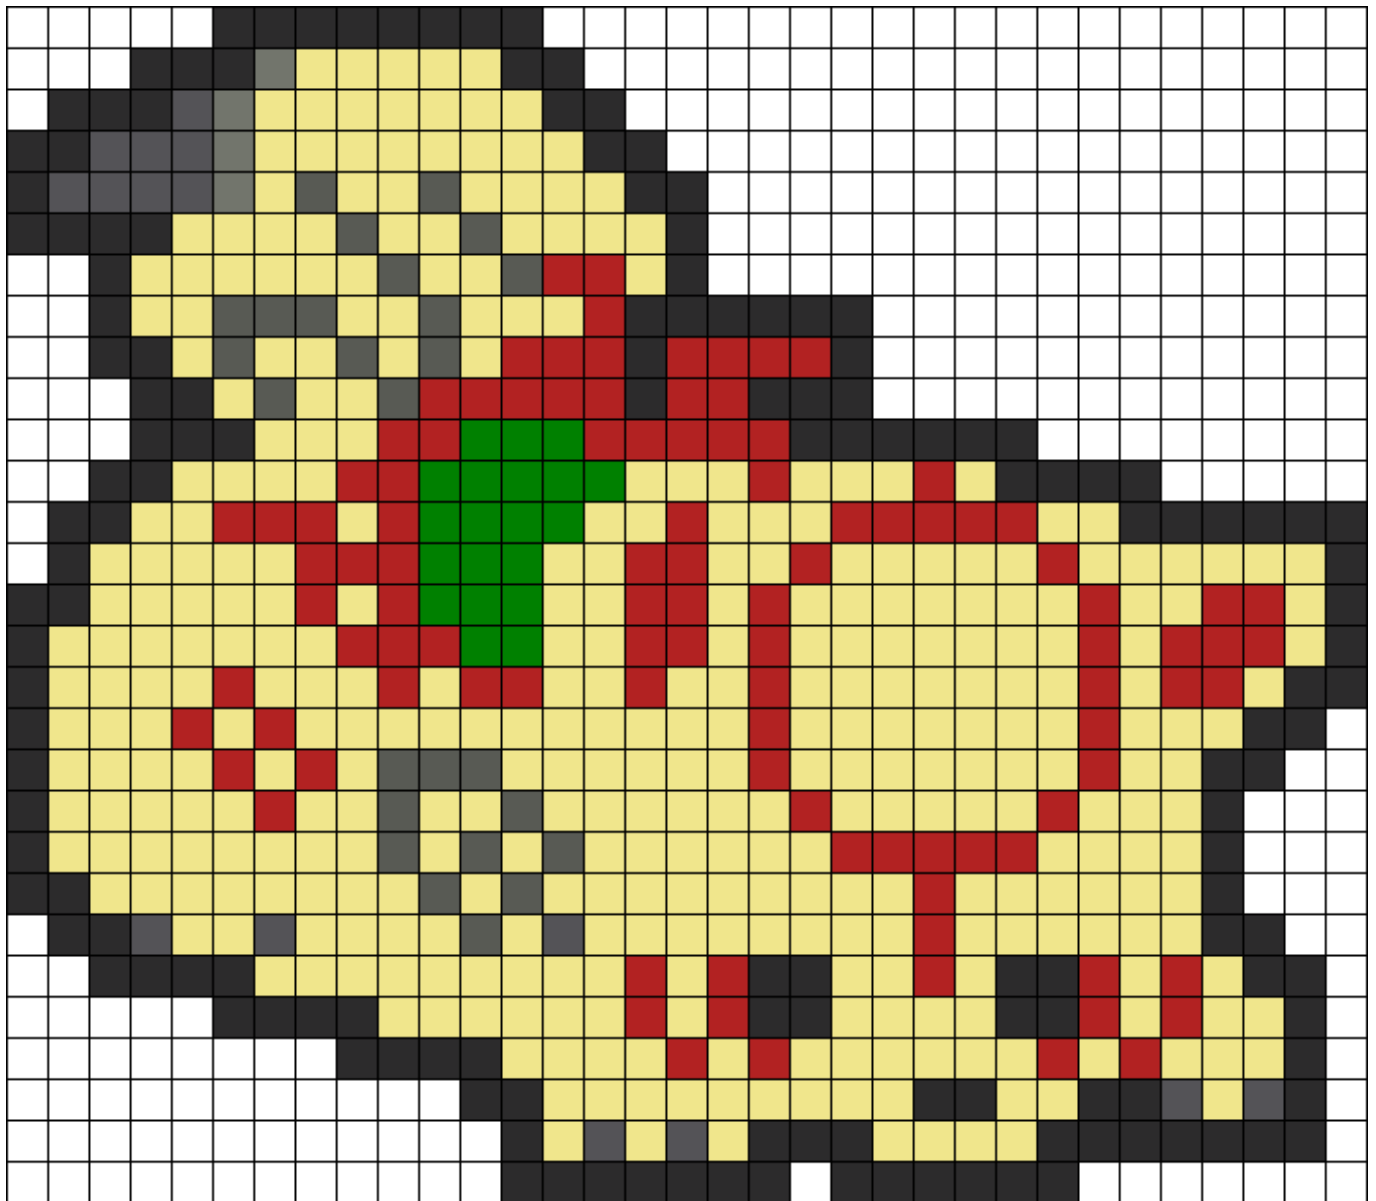

Okami Chibiterasu Kandi Pattern

Created by: AriesStar81

33 columns wide x 29 rows tall

361	154	103	26	20	15	4
-----	-----	-----	----	----	----	---