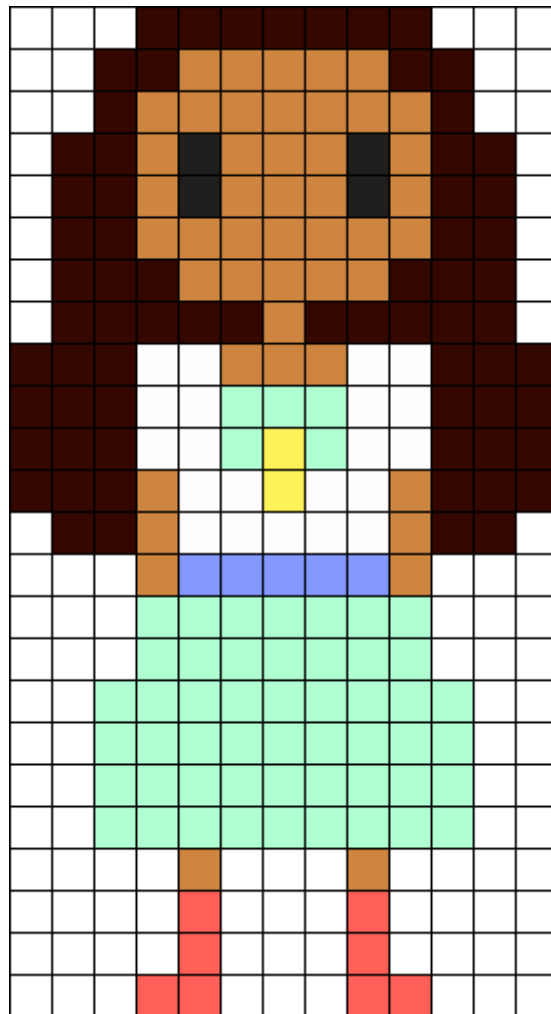

Connie Kandi Pattern

Created by: urcujiro

13 columns wide x 24 rows tall

69	55	46	21	8	5	4	2
----	----	----	----	---	---	---	---