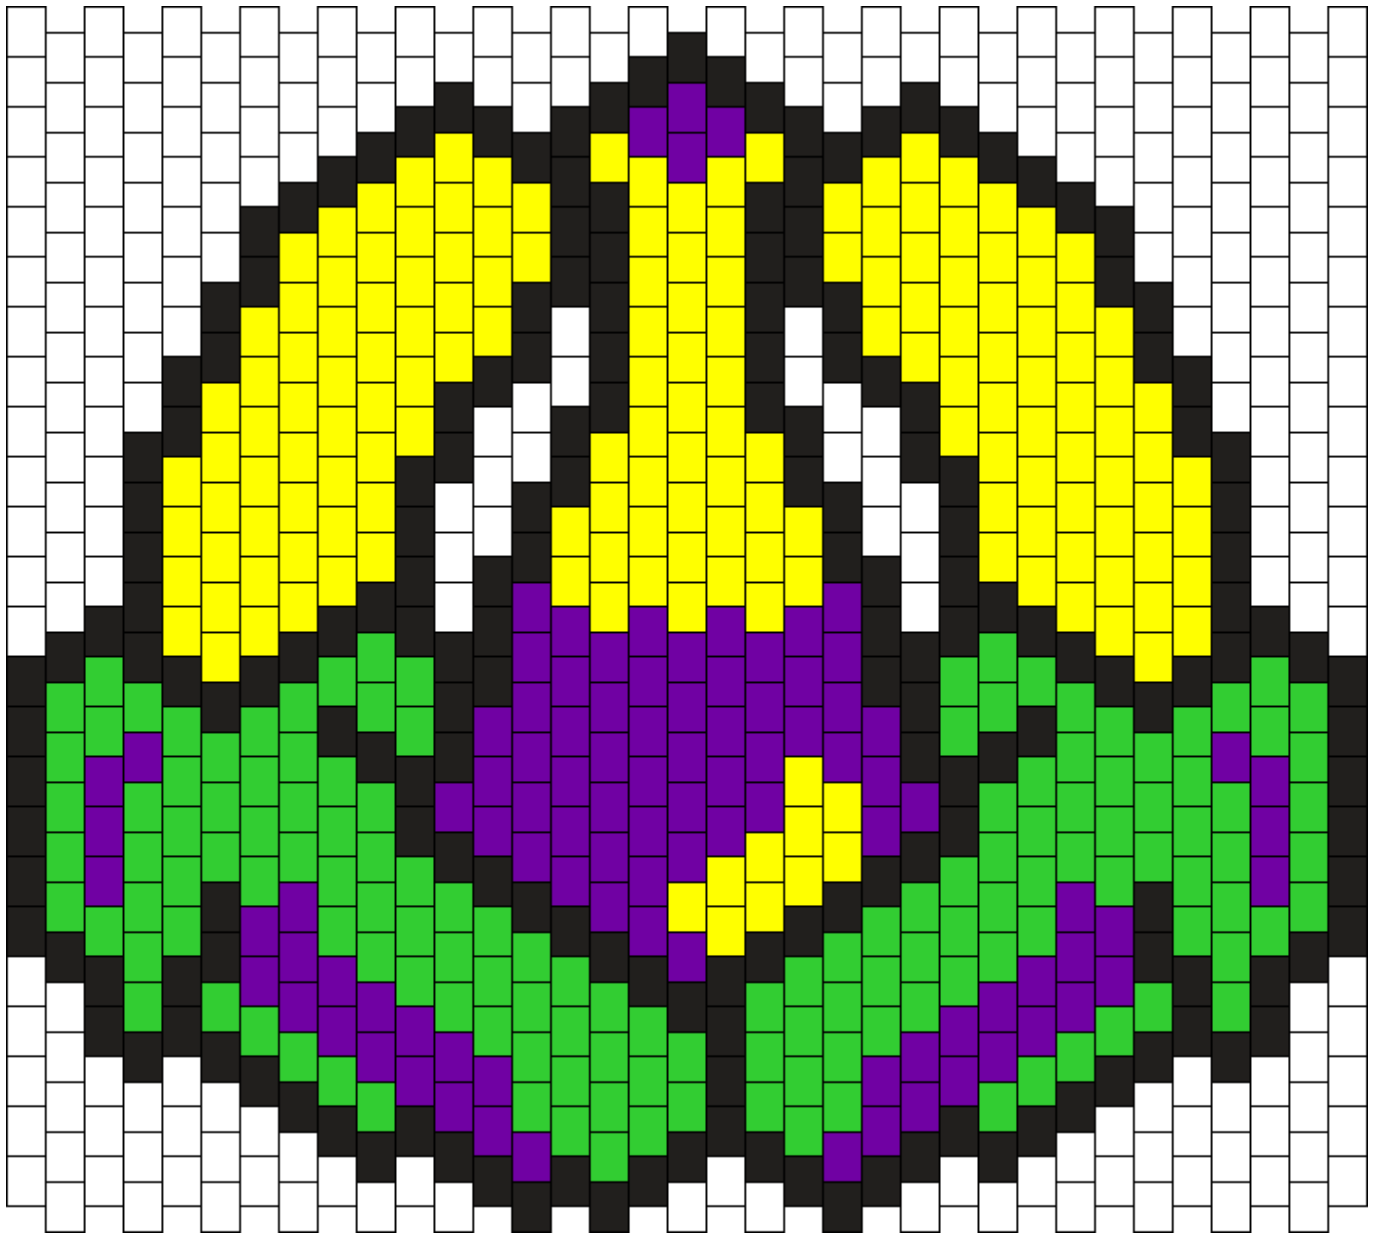

DADALIFE Kandi Pattern

Created by: plurquiza

35 columns wide x 24 rows tall

189	99	167	142
-----	----	-----	-----