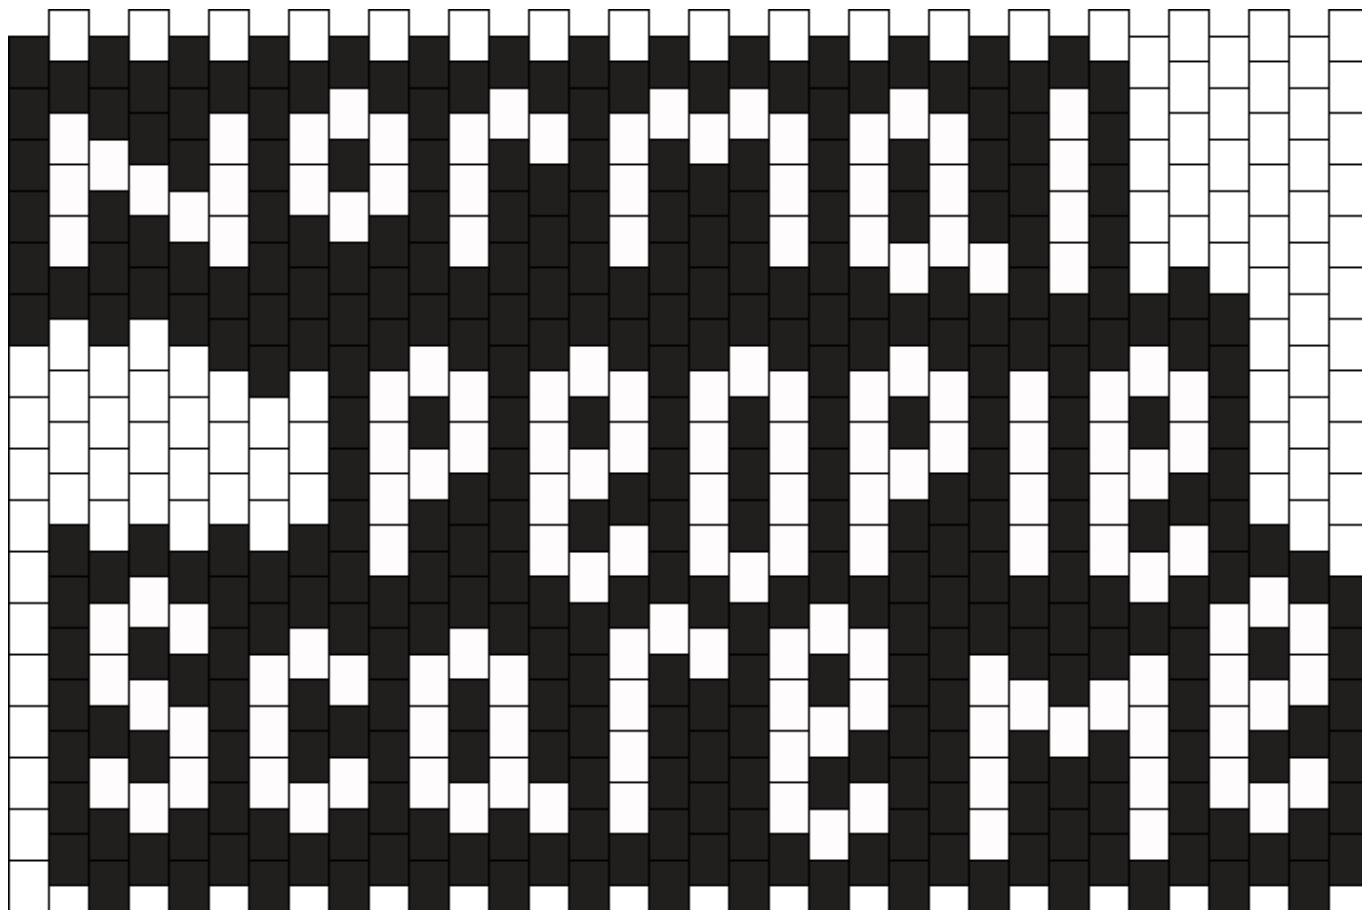

# Normal People Scare Me Necklace Kandi Pattern

Created by: [\\_aesthetically\\_basic\\_](#)

34 columns wide x 17 rows tall

328 154