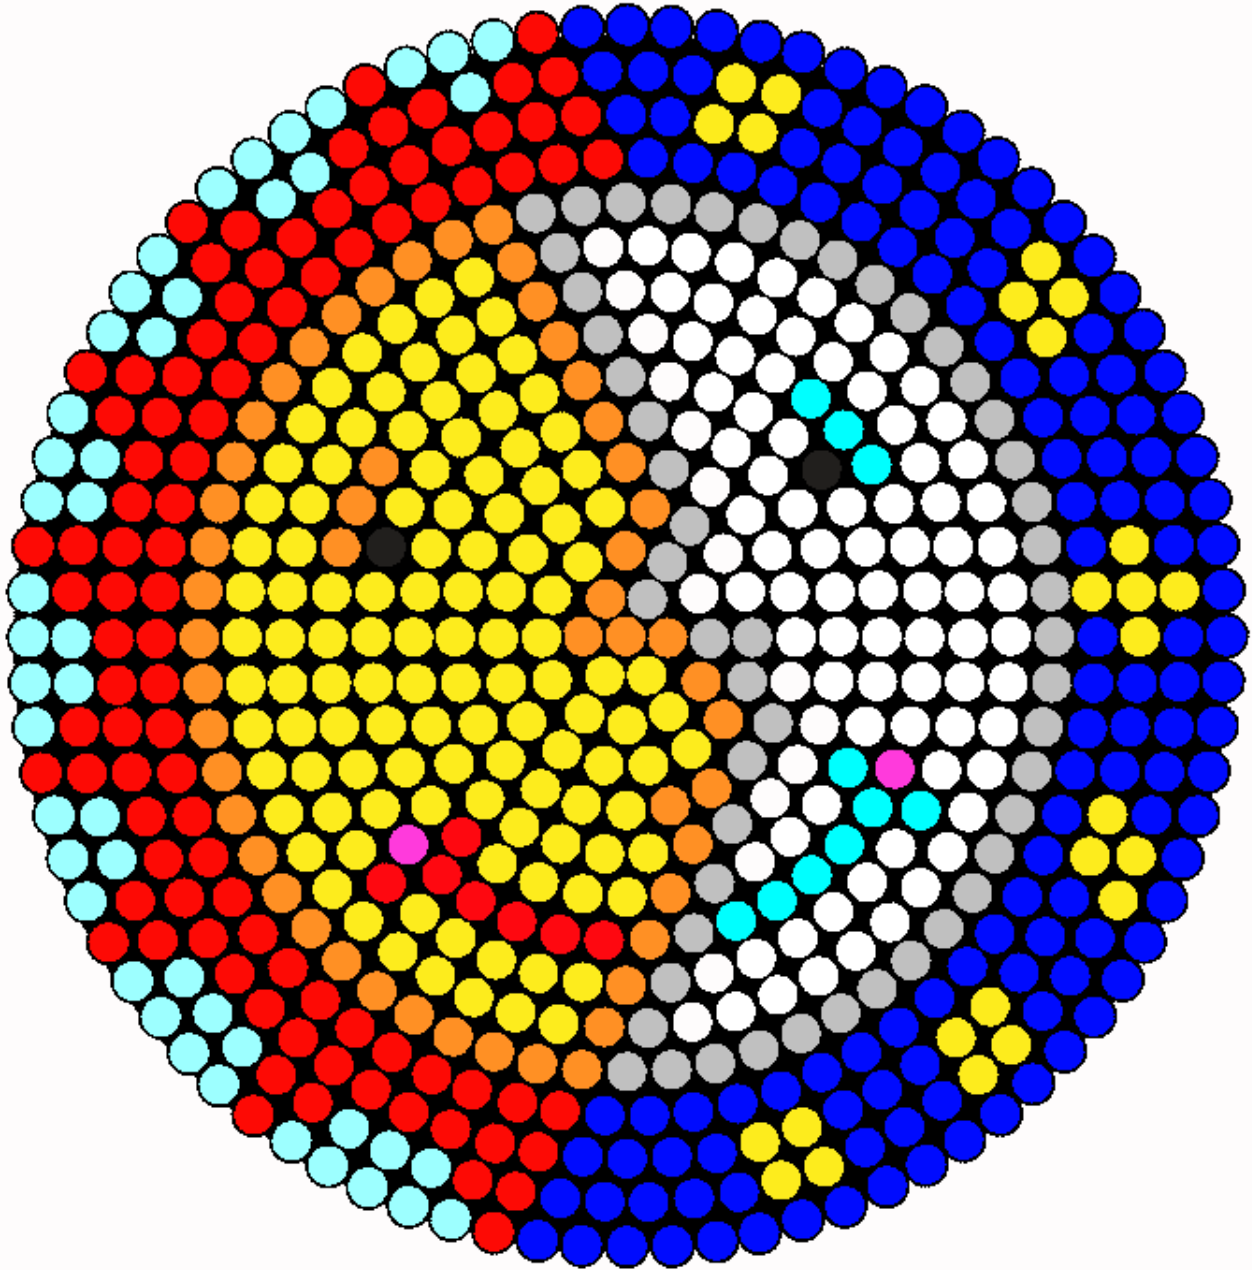

Sun And Moon Kandi Pattern

Created by: merytopia

0 columns wide x 0 rows tall

76	135	46	16	52	51	2	10	2	7	94	140
----	-----	----	----	----	----	---	----	---	---	----	-----