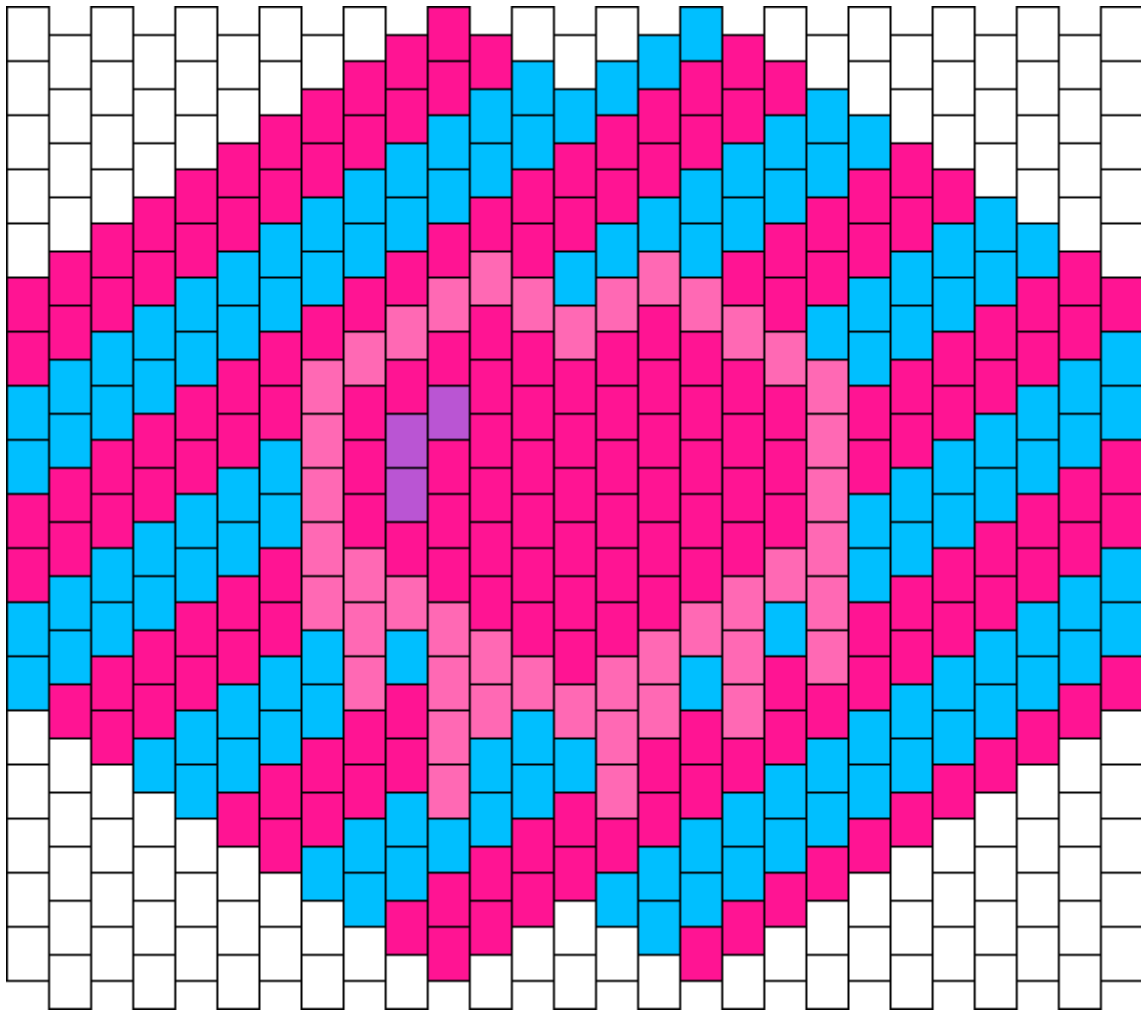

Heartmask2 Kandi Pattern

Created by: xsaganx

27 columns wide x 18 rows tall

192	128	44	3
-----	-----	----	---