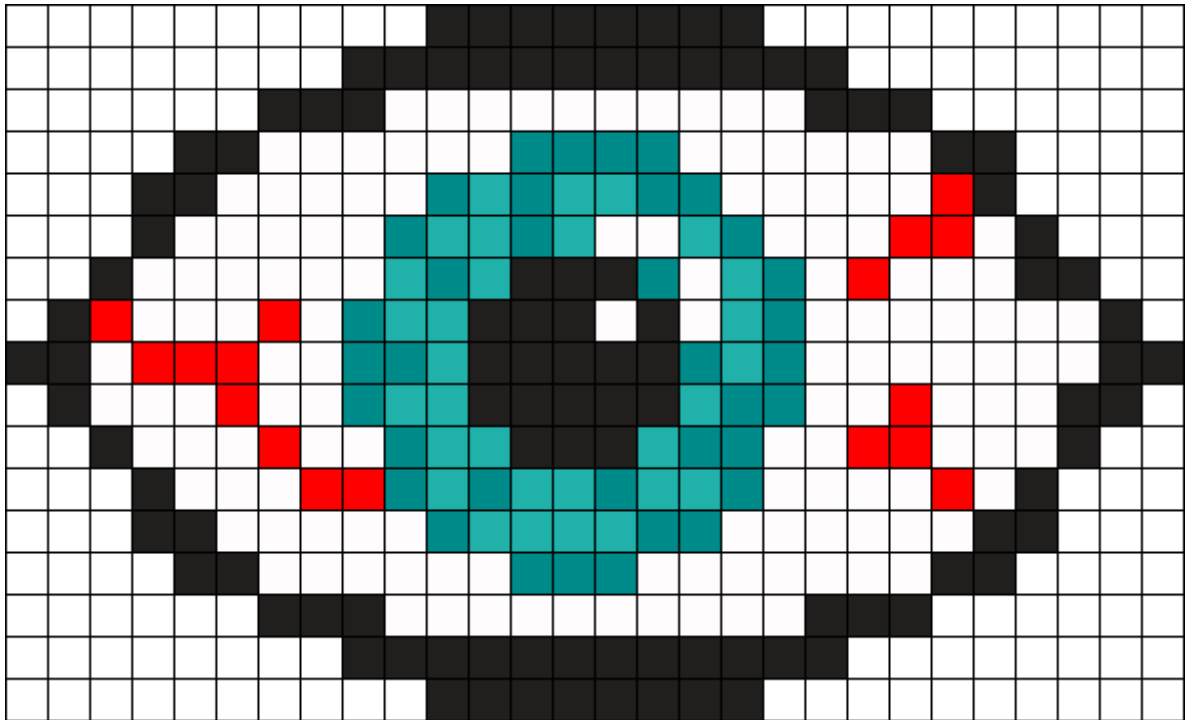

Thirdeye Kandi Pattern

Created by: panicitsnicole

28 columns wide x 17 rows tall

139

105

36

30

17