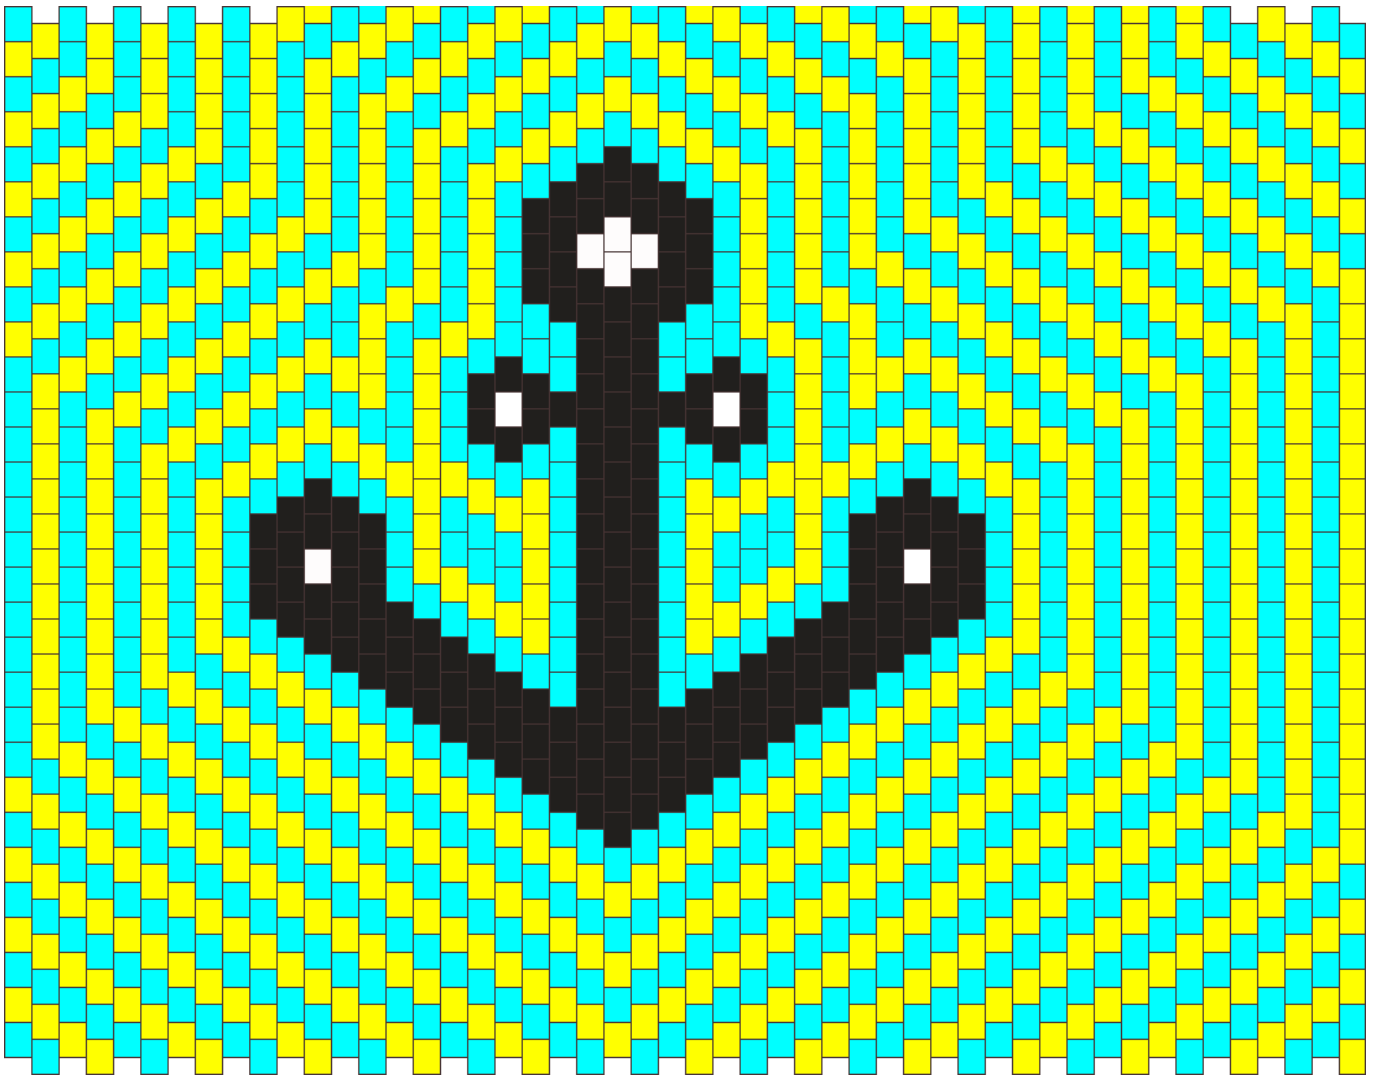

# Anchor Kandi Pattern

Created by: Meow

50 columns wide x 30 rows tall

5

166

703

642