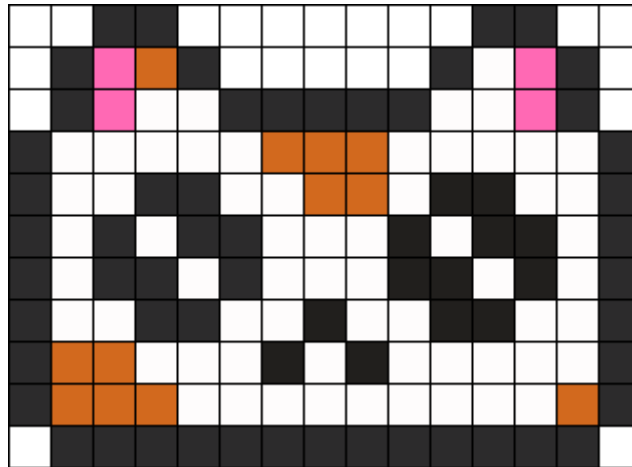

Random Cat Head Kandi Pattern

Created by: TheLeafbladedWarrior

15 columns wide x 11 rows tall

62

52

13

12

4