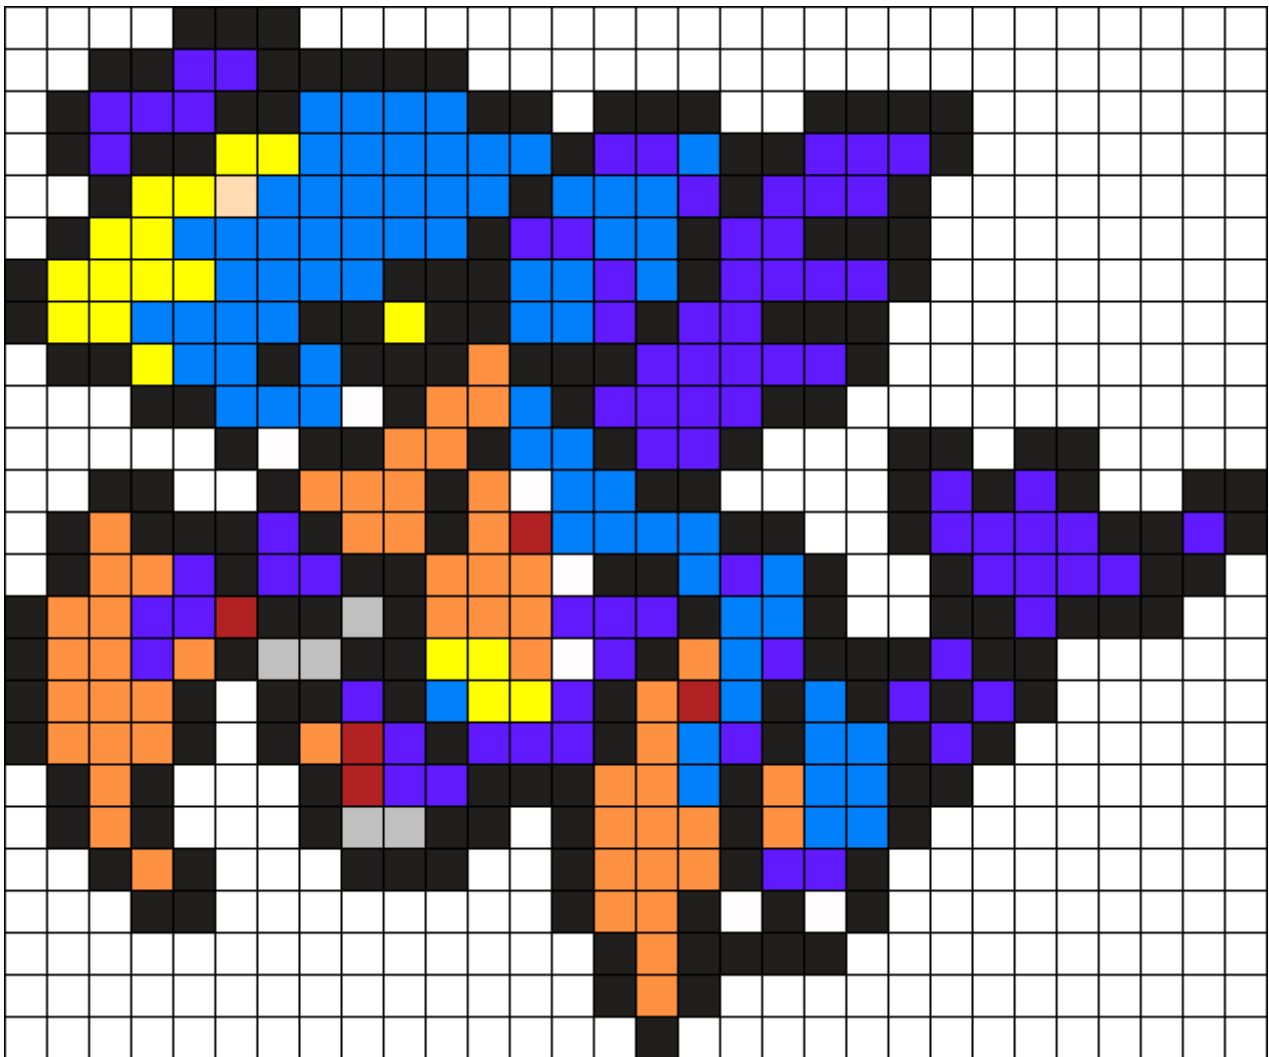

445 Mega Garchomp Kandi Pattern

Created by: LunaOctoberWolf

30 columns wide x 25 rows tall

191	78	73	54	18	7	5	5	1
-----	----	----	----	----	---	---	---	---