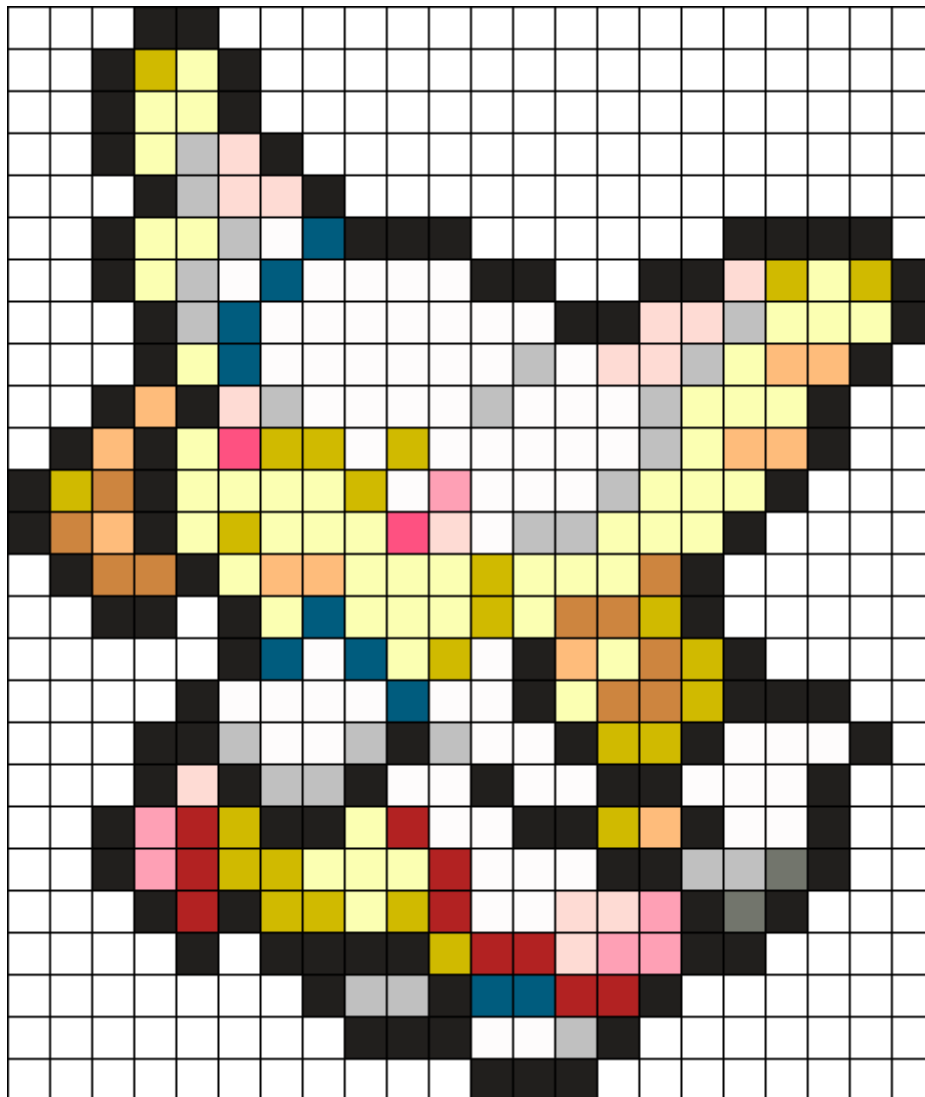

531 Mega Audino Kandi Pattern

Created by: LunaOctoberWolf

22 columns wide x 26 rows tall

102	71	52	25	25	14	11	10	10	10	6	2	2
-----	----	----	----	----	----	----	----	----	----	---	---	---