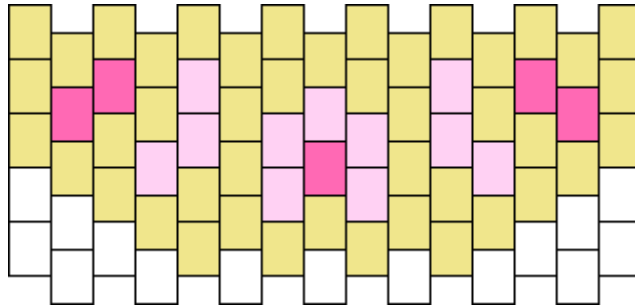

Fairy Badge Kandi Pattern

Created by: Storm

15 columns wide x 5 rows tall

44

5

11