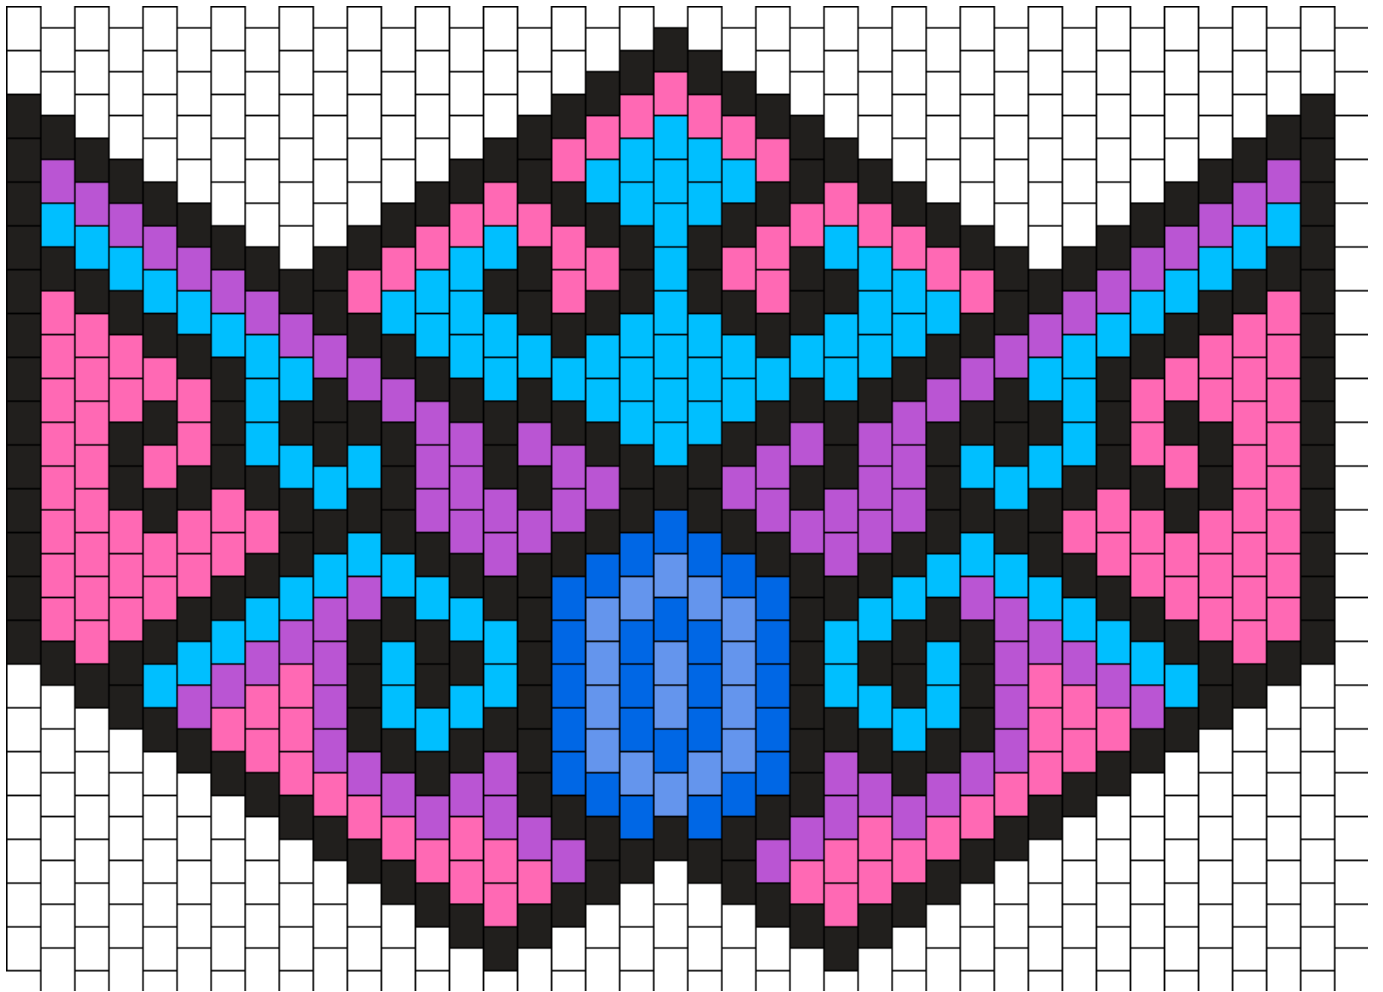

# Moth Mask Kandi Pattern

Created by: SeaJ4y

40 columns wide x 22 rows tall

255	104	82	119	16	27
-----	-----	----	-----	----	----