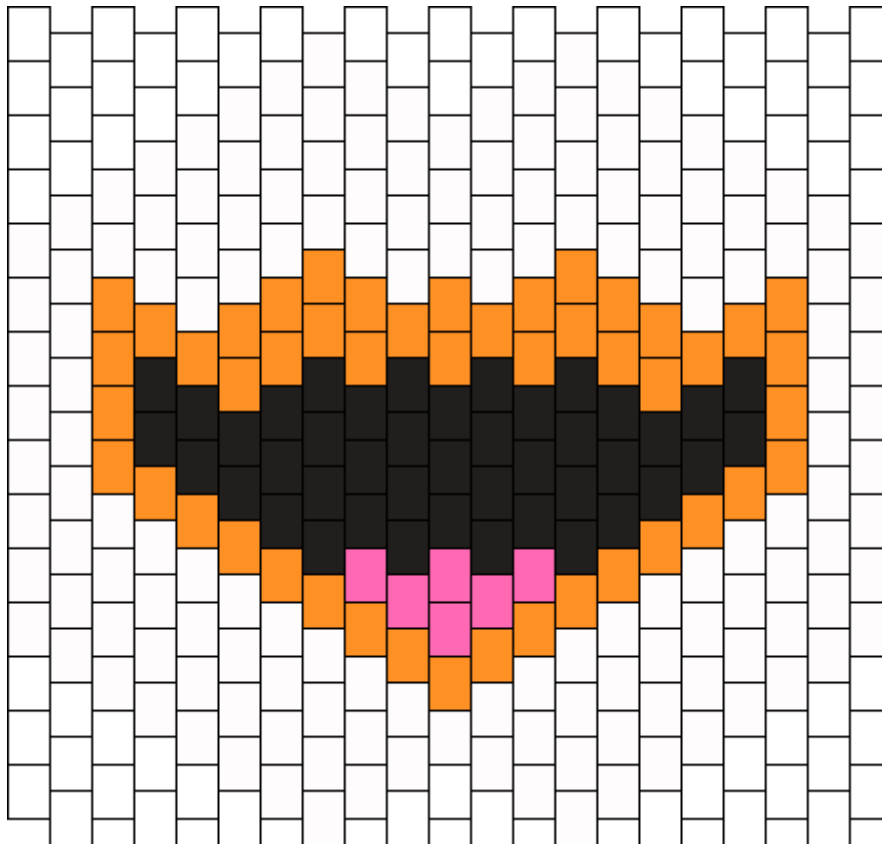

Duck Bill Mask Kandi Pattern

Created by: insomniamaniac

21 columns wide x 15 rows tall

154

47

6

43