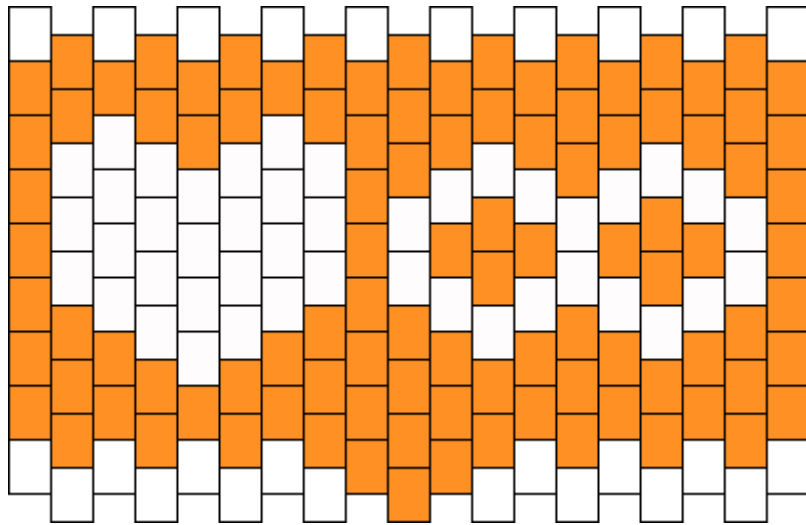

Instagram Infinity Likes Kandi Pattern

Created by: Schitzo_mia

19 columns wide x 9 rows tall

101

44