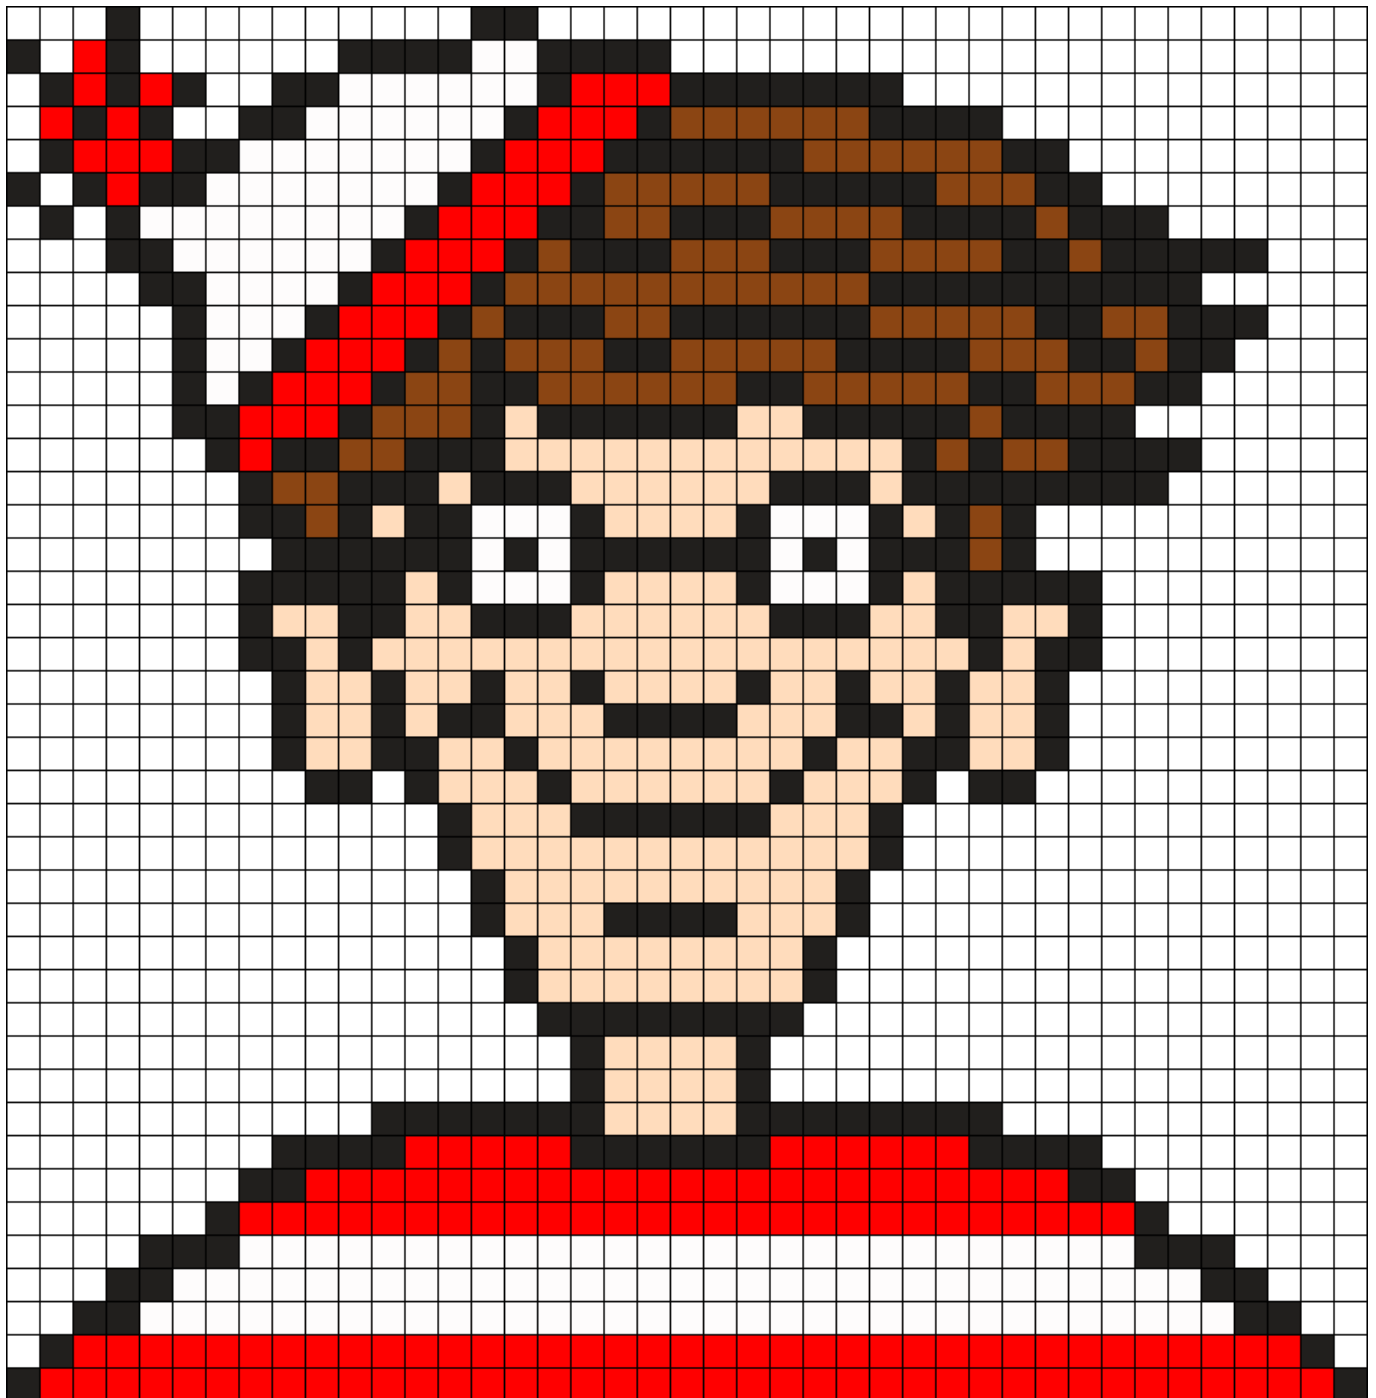

Wheres Waldo Perler Kandi Pattern

Created by: MissMurder

41 columns wide x 42 rows tall

381	187	180	159	100
-----	-----	-----	-----	-----