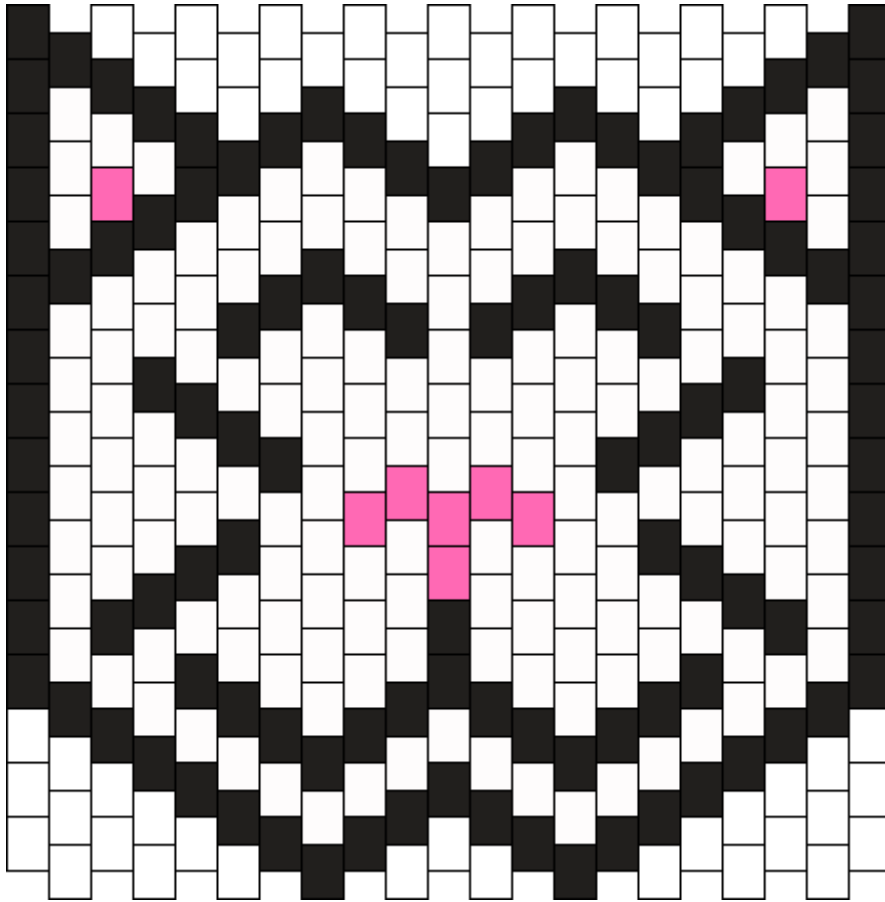

# Kitty Mask Kandi Pattern

Created by: MissMurder

21 columns wide x 16 rows tall

112

160

8