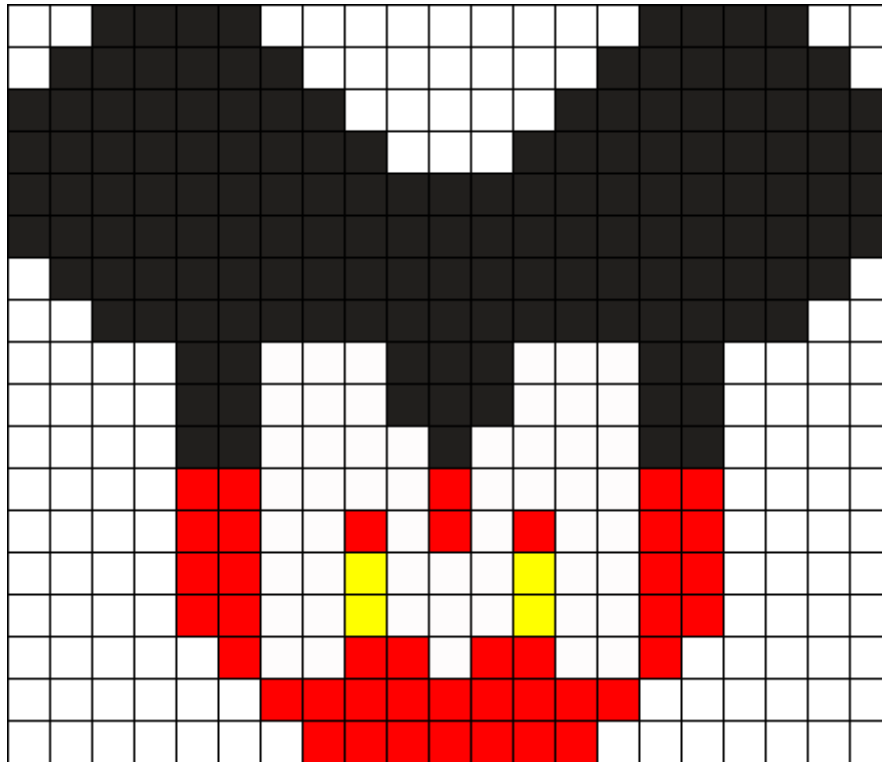

Mickey Letter M Kandi Pattern

Created by: donna_7_16

21 columns wide x 18 rows tall

| | | | |
|-----|----|----|---|
| 151 | 53 | 42 | 4 |
|-----|----|----|---|