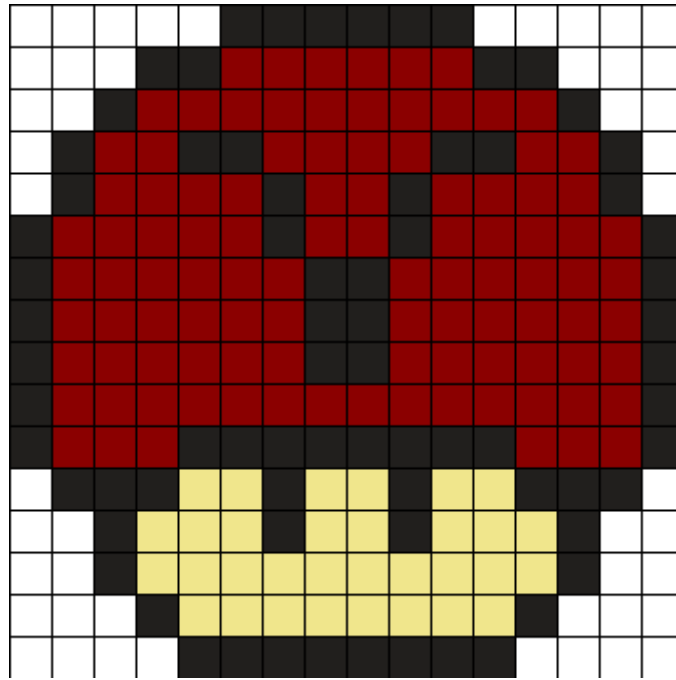

Zodiac Aries Mushroom Kandi Pattern

Created by: RavanatheBlack

16 columns wide x 16 rows tall

74	32	102
----	----	-----