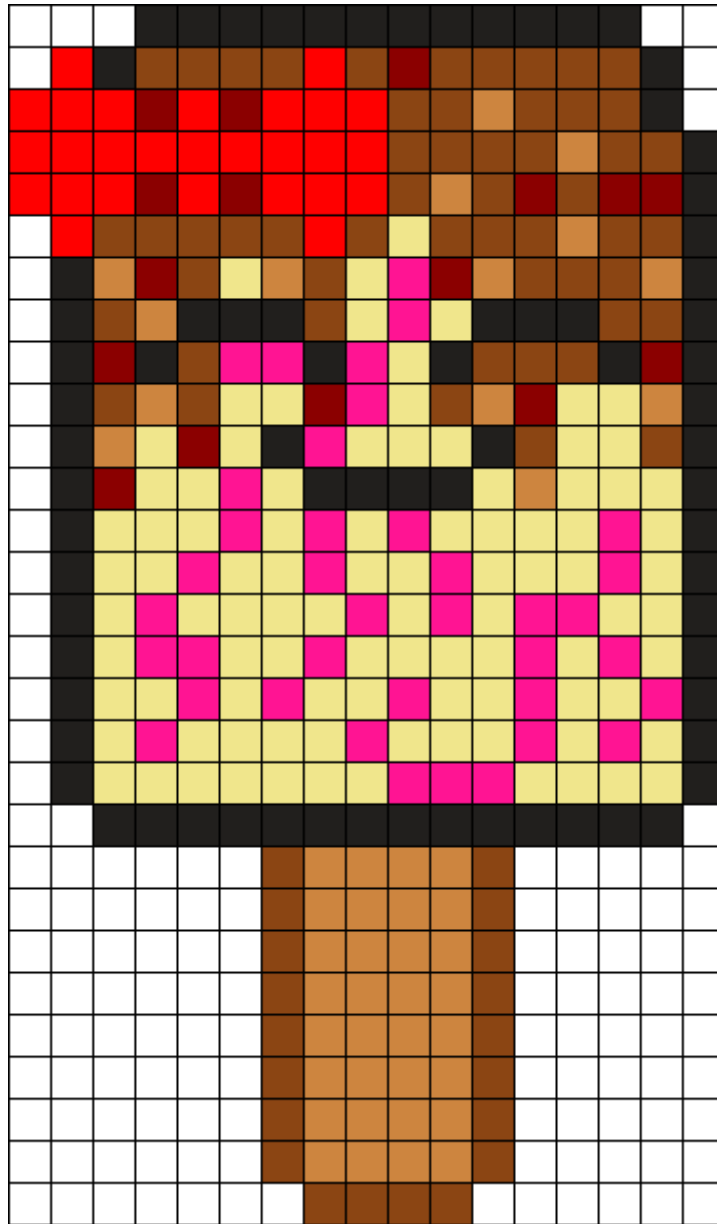

# Kawaii Strawberry Swirl Kandi Pattern

Created by: Smollbean

17 columns wide x 29 rows tall

93	74	73	46	38	27	16
----	----	----	----	----	----	----