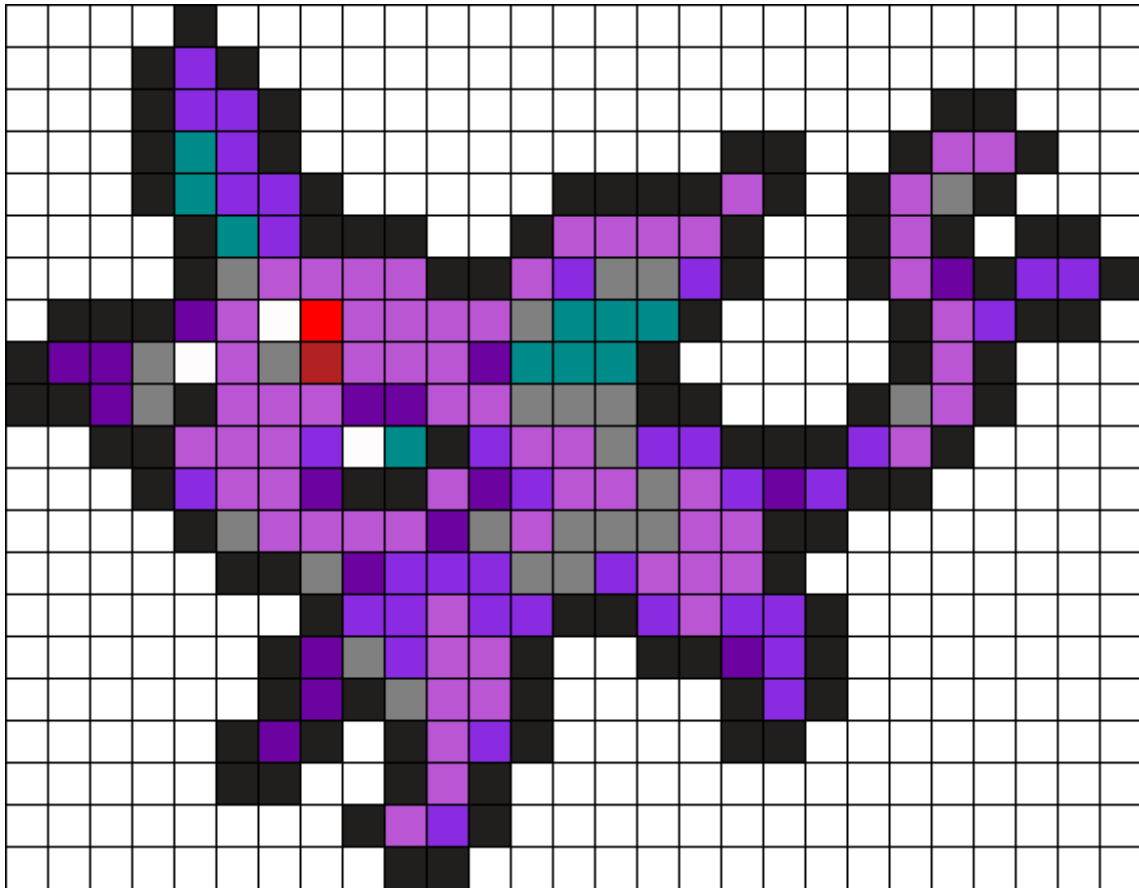

Espeon Perler Kandi Pattern

Created by: RavanatheBlack

27 columns wide x 21 rows tall

103	17	37	1	1	3	63	24	10
-----	----	----	---	---	---	----	----	----