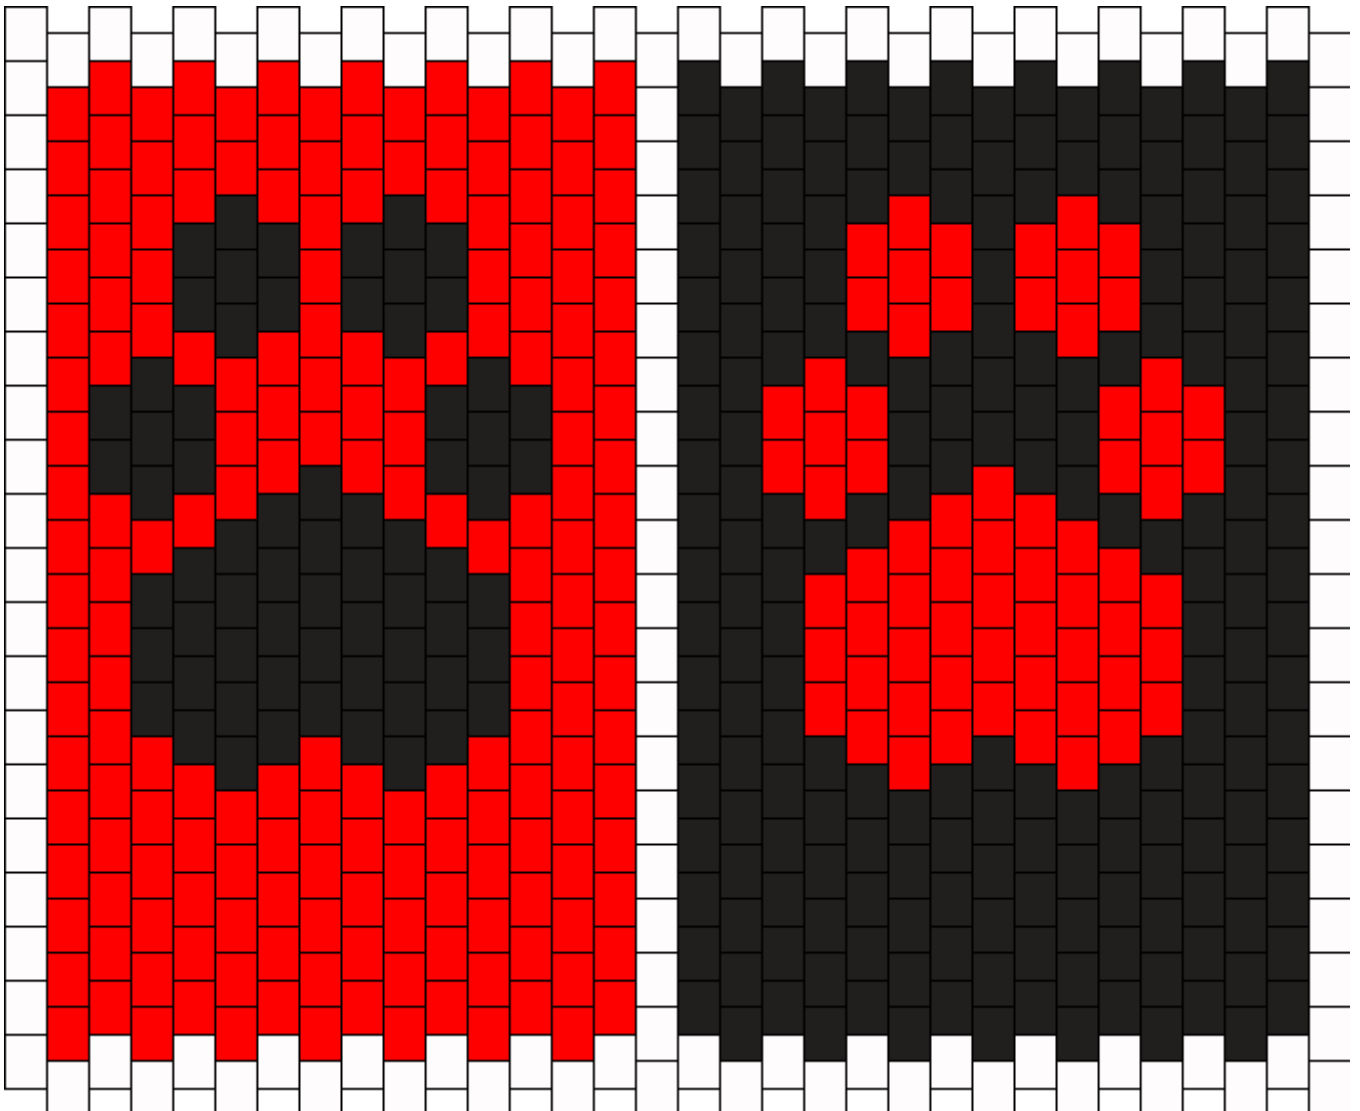

ReD ANd BlAcK PAwS Kandi Pattern

Created by: ghost_girl

32 columns wide x 20 rows tall

119

252

270