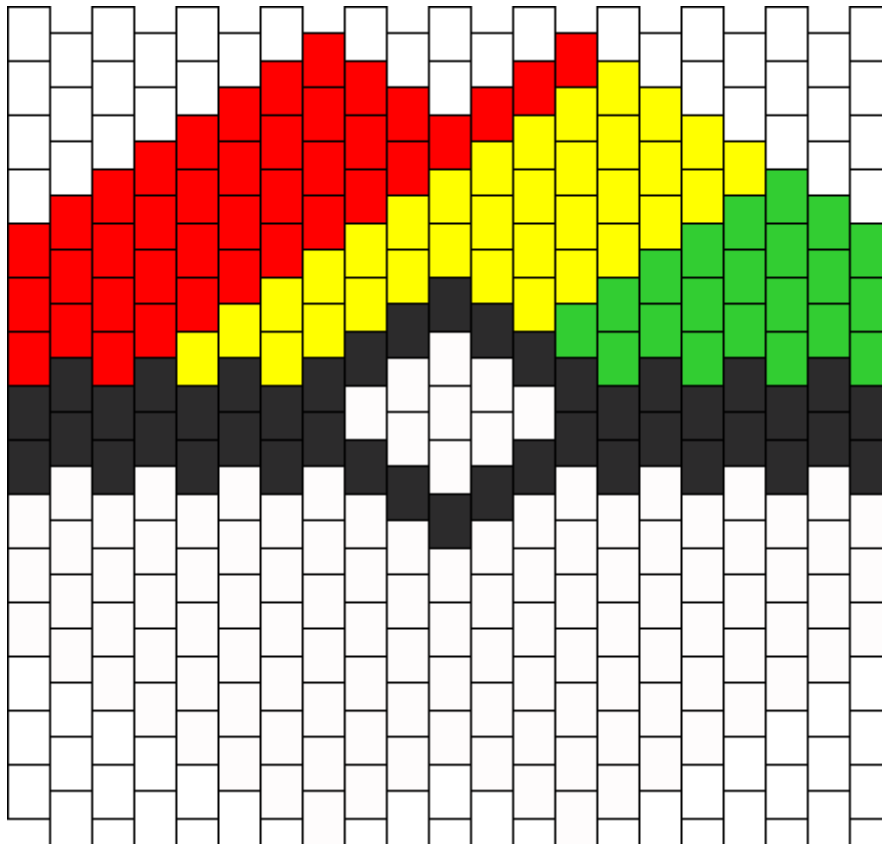

Rasta Pokeball Mask Kandi Pattern

Created by: SQUISHBEAM

21 columns wide x 15 rows tall

42	39	115	33	21
----	----	-----	----	----