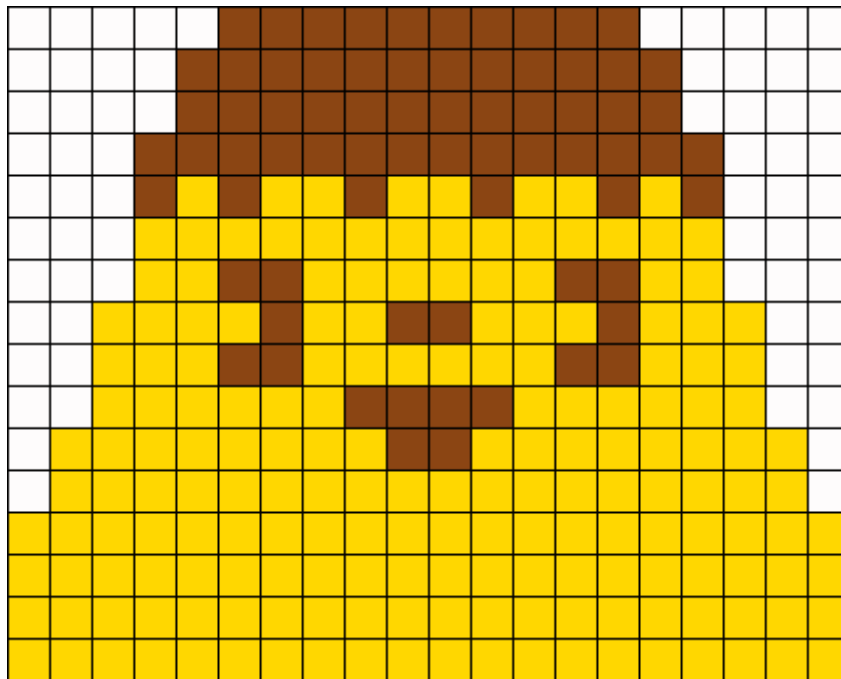

Giga Pudding Kandi Pattern

Created by: digikorpse

20 columns wide x 16 rows tall

182	72	66
-----	----	----