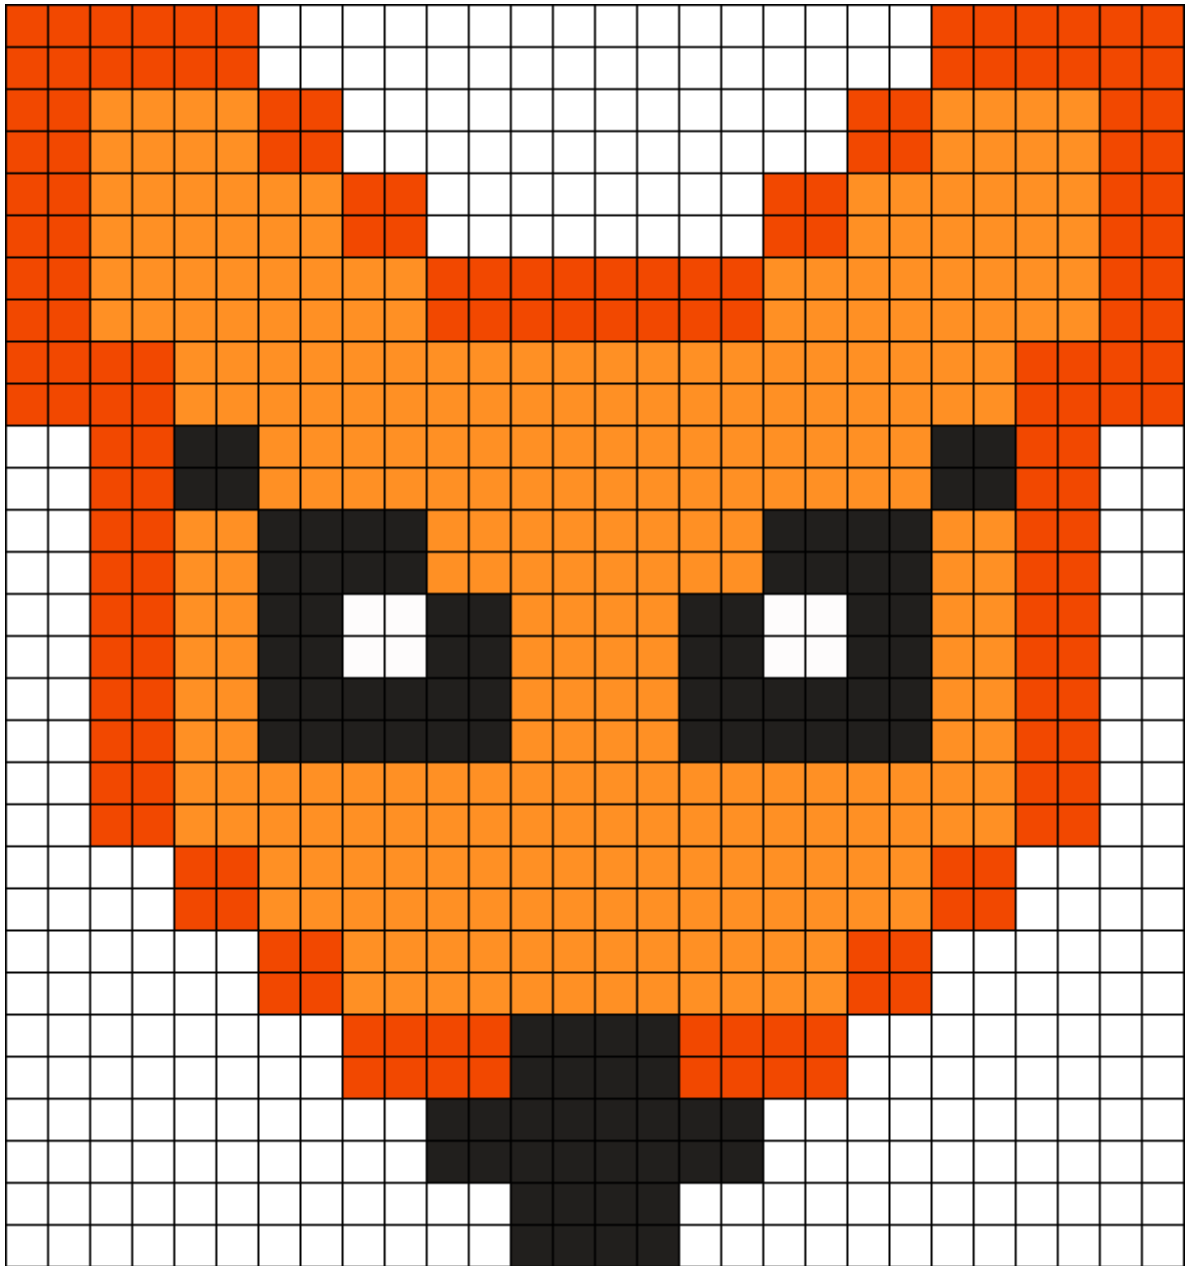

Large Foxy Face Kandi Pattern

Created by: MangoMayhem

28 columns wide x 30 rows tall

296

168

96

8