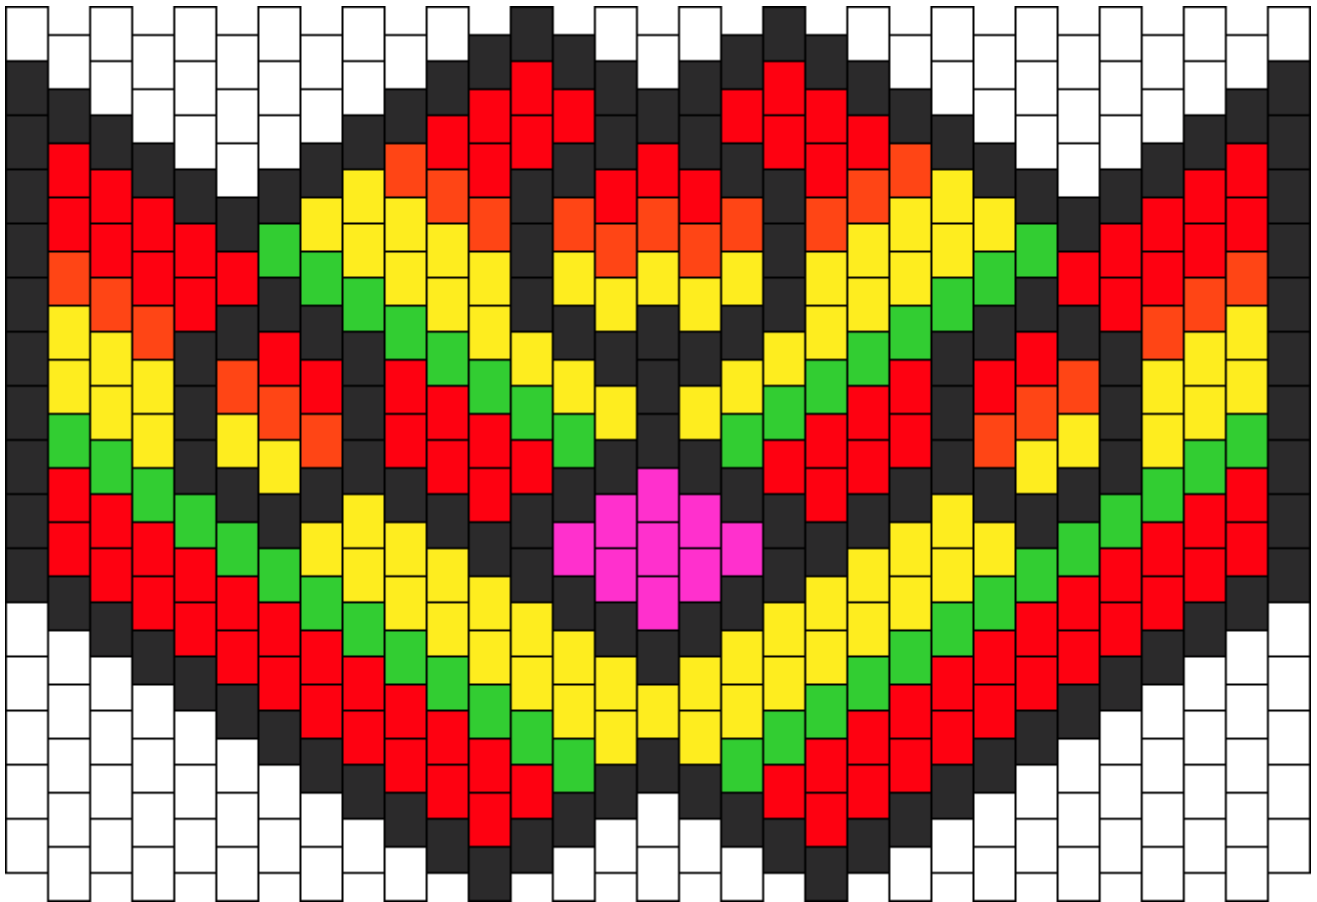

# Rasta Dog Mask Kandi Pattern

Created by: Magicalpanda

31 columns wide x 16 rows tall

138	97	76	42	23	9
-----	----	----	----	----	---